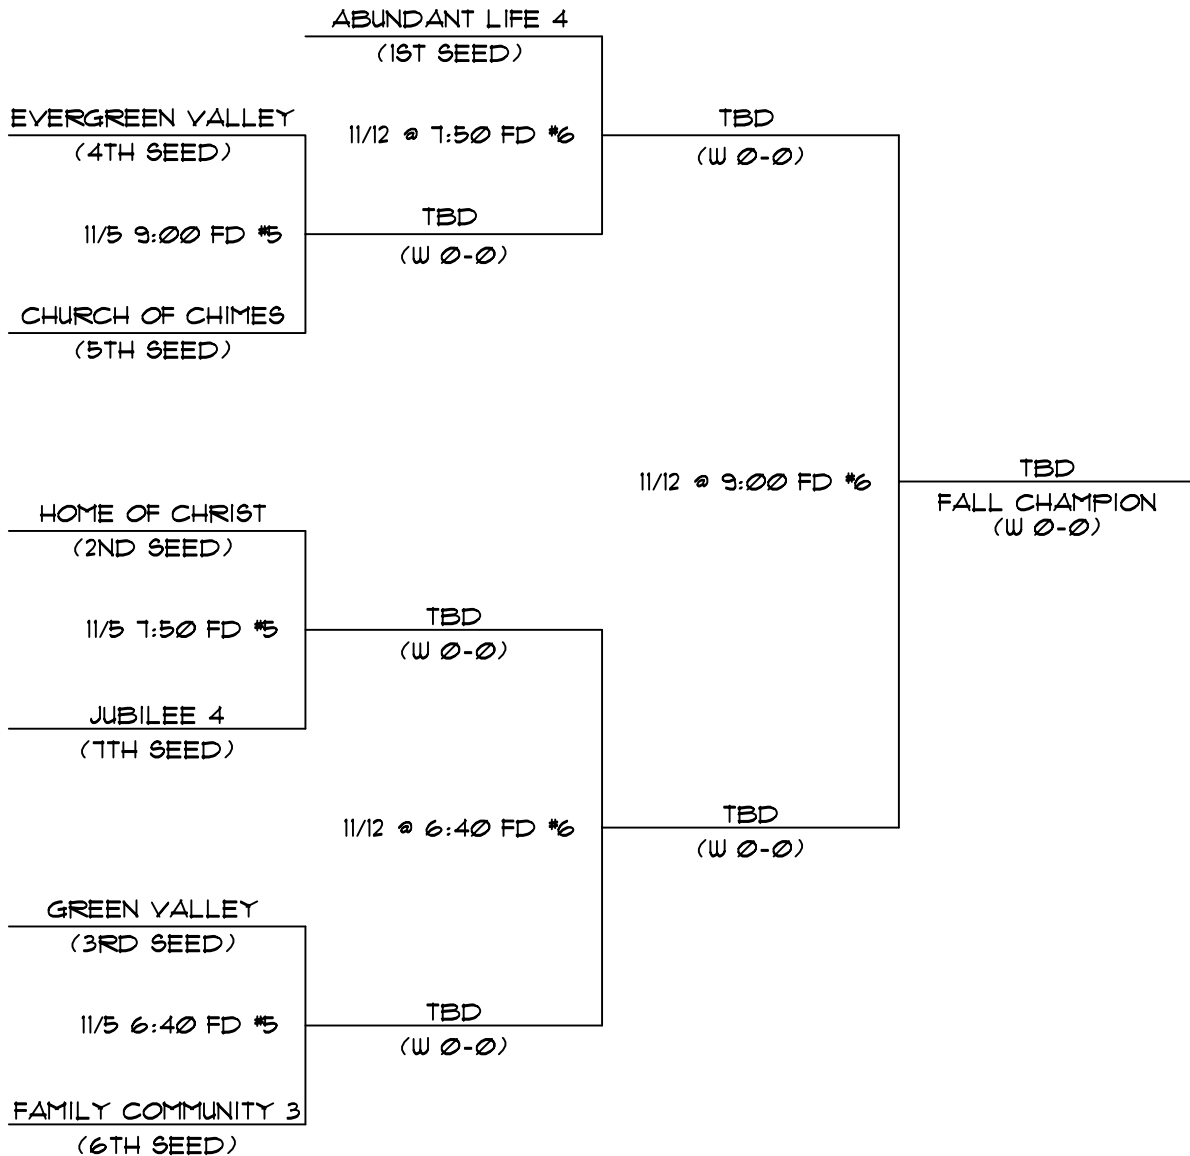

GREATER BAY AREA CHURCH SOFTBALL LEAGUE (GBASCL)
WWW.SOFTBALL4JC.ORG

2007 FALL LEAGUE PLAYOFF BRACKET
DIVISION SIX AT TWIN CREEKS

SUMMARY OF PLAYOFF RULES:

- 1) ALL GAMES SHALL HAVE 70 MINUTE TIME LIMIT, AND 12-RUN RULE AFTER 5 INNINGS.
- 2) TIME LIMIT AND RUN RULE SHALL NOT BE IN EFFECT FOR CHAMPIONSHIP GAME.
- 3) ONE HOMERUN FOR EACH TEAM, THEN EQUALIZER RULE
- 4) HOME TEAM CANNOT 'GO UP' IN HOMERUNS IN THE BOTTOM HALF OF THE LAST INNING.
- 5) REFER TO GBASCL RULES, THEN ASA RULES, FOR THOSE NOT REFERENCED HERE.
- 6) HIGHEST SEEDED TEAM IS ALWAYS HOME