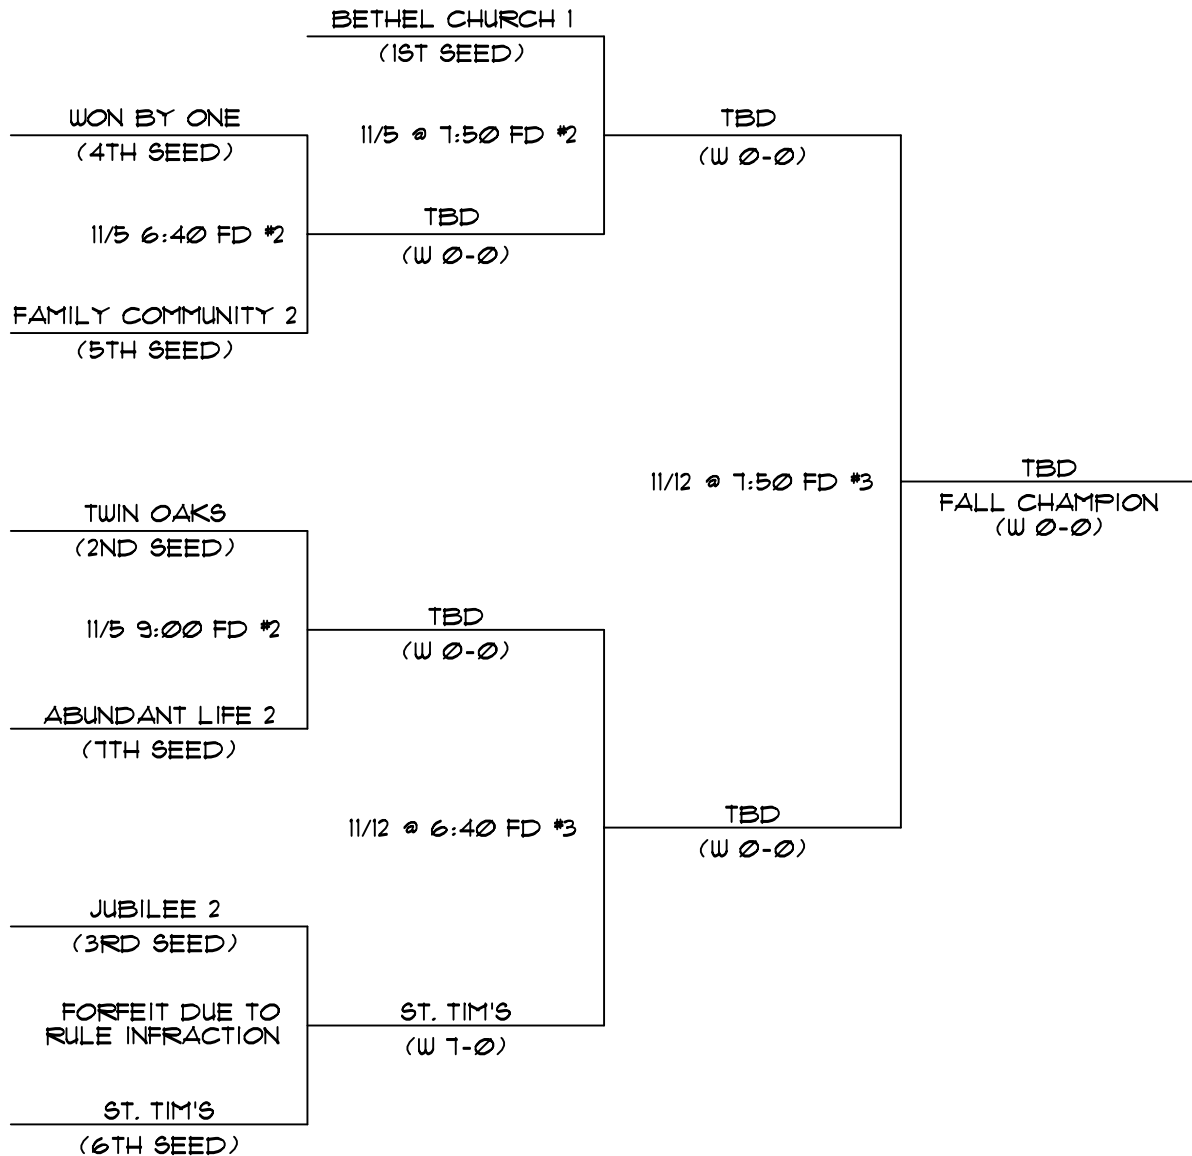

GREATER BAY AREA CHURCH SOFTBALL LEAGUE (GBASCL)
WWW.SOFTBALL4JC.ORG

2007 FALL LEAGUE PLAYOFF BRACKET
DIVISION FOUR AT TWIN CREEKS

SUMMARY OF PLAYOFF RULES:

- 1) ALL GAMES SHALL HAVE 10 MINUTE TIME LIMIT, AND 12-RUN RULE AFTER 5 INNINGS.
- 2) TIME LIMIT AND RUN RULE SHALL NOT BE IN EFFECT FOR CHAMPIONSHIP GAME.
- 3) ONE HOMERUN FOR EACH TEAM, THEN EQUALIZER RULE
- 4) HOME TEAM CANNOT 'GO UP' IN HOMERUNS IN THE BOTTOM HALF OF THE LAST INNING.
- 5) REFER TO GBASCL RULES, THEN ASA RULES, FOR THOSE NOT REFERENCED HERE.
- 6) HIGHEST SEEDED TEAM IS ALWAYS HOME