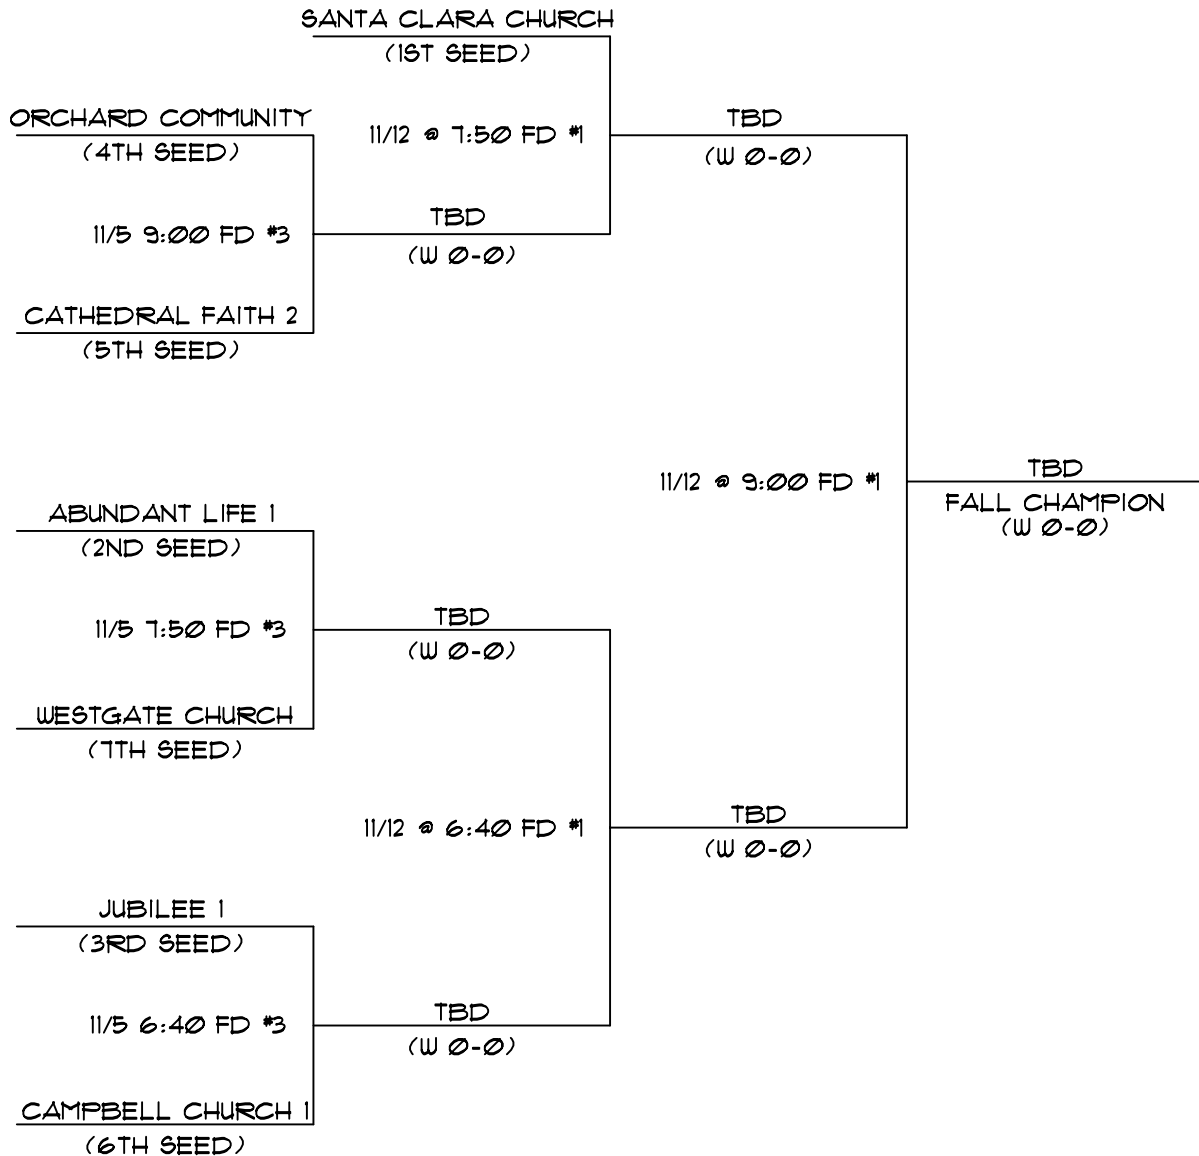

GREATER BAY AREA CHURCH SOFTBALL LEAGUE (GBASCL)
 WWW.SOFTBALL4JC.ORG

2007 FALL LEAGUE PLAYOFF BRACKET
 DIVISION THREE AT TWIN CREEKS

SUMMARY OF PLAYOFF RULES:

- 1) ALL GAMES SHALL HAVE 10 MINUTE TIME LIMIT, AND 12-RUN RULE AFTER 5 INNINGS.
- 2) TIME LIMIT AND RUN RULE SHALL NOT BE IN EFFECT FOR CHAMPIONSHIP GAME.
- 3) TWO HOMERUNS FOR EACH TEAM, THEN EQUALIZER RULE
- 4) HOME TEAM CANNOT 'GO UP' IN HOMERUNS IN THE BOTTOM HALF OF THE LAST INNING.
- 5) REFER TO GBASCL RULES, THEN ASA RULES, FOR THOSE NOT REFERENCED HERE.
- 6) HIGHEST SEEDED TEAM IS ALWAYS HOME