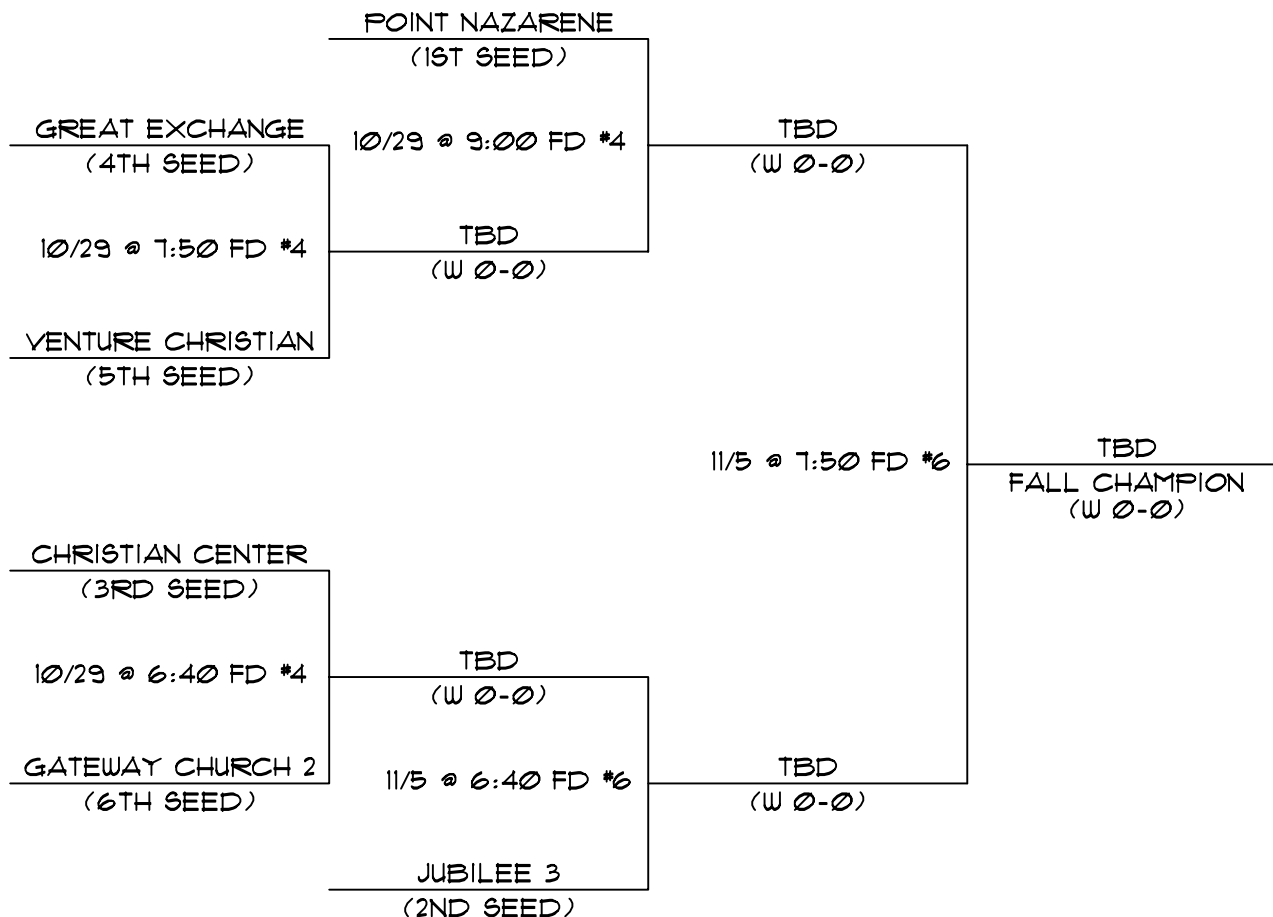

GREATER BAY AREA CHURCH SOFTBALL LEAGUE (GBASCL)  
WWW.SOFTBALL4JC.ORG

2007 FALL LEAGUE PLAYOFF BRACKET  
DIVISION FIVE AT TWIN CREEKS

SUMMARY OF PLAYOFF RULES:

- 1) ALL GAMES SHALL HAVE 70 MINUTE TIME LIMIT, AND 12-RUN RULE AFTER 5 INNINGS.
- 2) TIME LIMIT AND RUN RULE SHALL NOT BE IN EFFECT FOR CHAMPIONSHIP GAME.
- 3) ONE HOMERUN FOR EACH TEAM, THEN EQUALIZER RULE.
- 4) HOME TEAM CANNOT "GO UP" IN HOMERUNS IN THE BOTTOM HALF OF THE LAST INNING.
- 5) REFER TO GBASCL RULES, THEN TWIN CREEKS RULES, FOR THOSE NOT REFERENCED HERE.
- 6) HIGHEST SEEDED TEAM IS ALWAYS HOME.