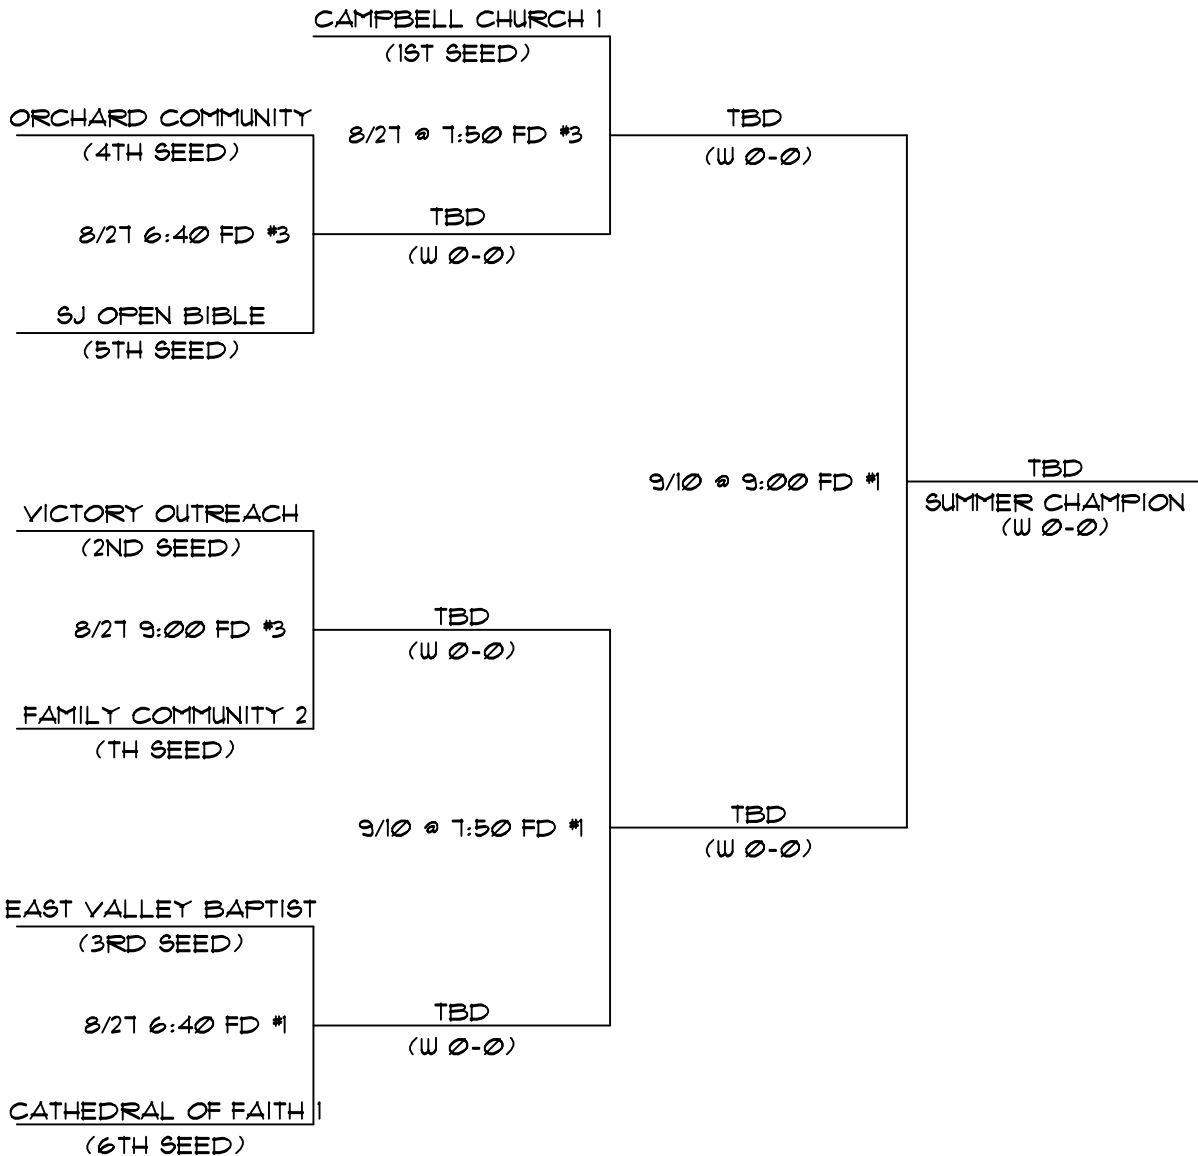

GREATER BAY AREA CHURCH SOFTBALL LEAGUE (GBASCL)  
WWW.SOFTBALL4JC.ORG

2007 SPRING LEAGUE PLAYOFF BRACKET  
DIVISION THREE AT TWIN CREEKS

SUMMARY OF PLAYOFF RULES:

- 1) ALL GAMES SHALL HAVE 70 MINUTE TIME LIMIT, AND 12-RUN RULE AFTER 5 INNINGS.
- 2) TIME LIMIT AND RUN RULE SHALL NOT BE IN EFFECT FOR CHAMPIONSHIP GAME.
- 3) TWO HOMERUNS FOR EACH TEAM, THEN EQUALIZER RULE
- 4) HOME TEAM CANNOT 'GO UP' IN HOMERUNS IN THE BOTTOM HALF OF THE LAST INNING.
- 5) REFER TO GBASCL RULES, THEN ASA RULES, FOR THOSE NOT REFERENCED HERE.
- 6) HIGHEST SEEDED TEAM IS ALWAYS HOME