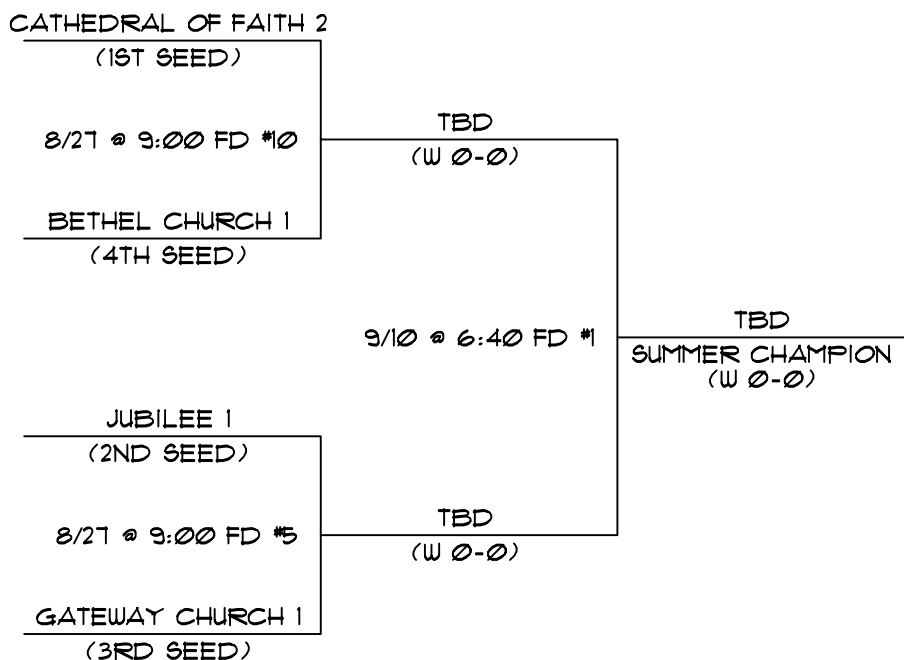

GREATER BAY AREA CHURCH SOFTBALL LEAGUE (GBASCL)
WWW.SOFTBALL4JC.ORG

2007 SUMMER LEAGUE PLAYOFF BRACKET
DIVISION TWO AT TWIN CREEKS

SUMMARY OF PLAYOFF RULES:

- 1) ALL GAMES SHALL HAVE 70 MINUTE TIME LIMIT, AND 12-RUN RULE AFTER 5 INNINGS.
- 2) TIME LIMIT AND RUN RULE SHALL NOT BE IN EFFECT FOR CHAMPIONSHIP GAME.
- 3) TWO HOMERUNS FOR EACH TEAM, THEN EQUALIZER RULE.
- 4) HOME TEAM CANNOT "GO UP" IN HOMERUNS IN THE BOTTOM HALF OF THE LAST INNING.
- 5) REFER TO GBASCL RULES, THEN ASA RULES, FOR THOSE NOT REFERENCED HERE.
- 6) HIGHEST SEEDED TEAM IS ALWAYS HOME.