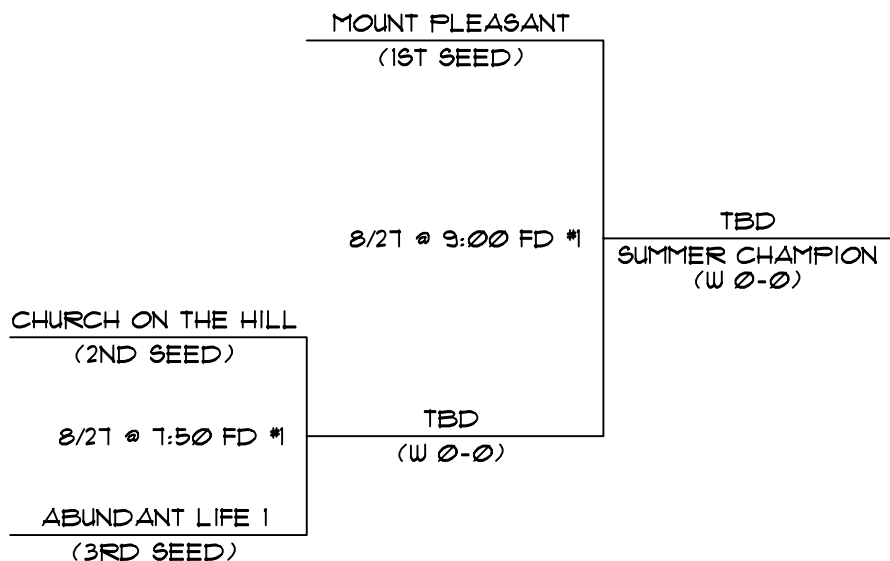

GREATER BAY AREA CHURCH SOFTBALL LEAGUE (GBASCL)
WWW.SOFTBALL4JC.ORG

2007 SUMMER LEAGUE PLAYOFF BRACKET
DIVISION ONE AT TWIN CREEKS

SUMMARY OF PLAYOFF RULES:

- 1) ALL GAMES SHALL HAVE 70 MINUTE TIME LIMIT, AND 12-RUN RULE AFTER 5 INNINGS.
- 2) TIME LIMIT AND RUN RULE SHALL NOT BE IN EFFECT FOR CHAMPIONSHIP GAME.
- 3) THREE HOMERUNS FOR EACH TEAM, THEN EQUALIZER RULE.
- 4) HOME TEAM CANNOT "GO UP" IN HOMERUNS IN THE BOTTOM HALF OF THE LAST INNING.
- 5) REFER TO GBASCL RULES, THEN ASA RULES, FOR THOSE NOT REFERENCED HERE.
- 6) HIGHEST SEEDED TEAM IS ALWAYS HOME.