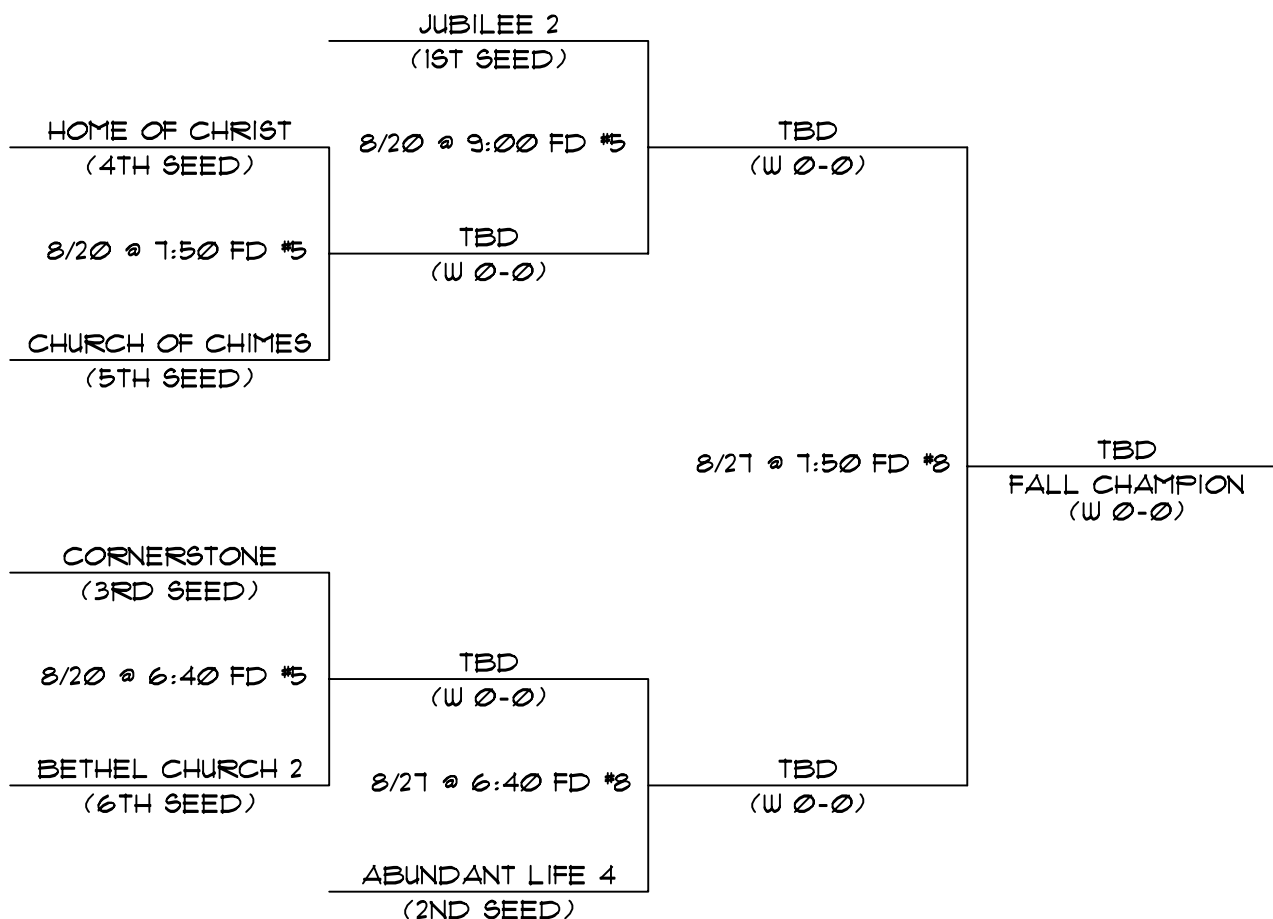

GREATER BAY AREA CHURCH SOFTBALL LEAGUE (GBASCL)
 WWW.SOFTBALL4JC.ORG

2007 SUMMER LEAGUE PLAYOFF BRACKET
 DIVISION SEVEN AT TWIN CREEKS

SUMMARY OF PLAYOFF RULES:

- 1) ALL GAMES SHALL HAVE 70 MINUTE TIME LIMIT, AND 12-RUN RULE AFTER 5 INNINGS.
- 2) TIME LIMIT AND RUN RULE SHALL NOT BE IN EFFECT FOR CHAMPIONSHIP GAME.
- 3) ONE HOMERUN FOR EACH TEAM, THEN EQUALIZER RULE.
- 4) HOME TEAM CANNOT "GO UP" IN HOMERUNS IN THE BOTTOM HALF OF THE LAST INNING.
- 5) REFER TO GBASCL RULES, THEN TWIN CREEKS RULES, FOR THOSE NOT REFERENCED HERE.
- 6) HIGHEST SEEDED TEAM IS ALWAYS HOME.