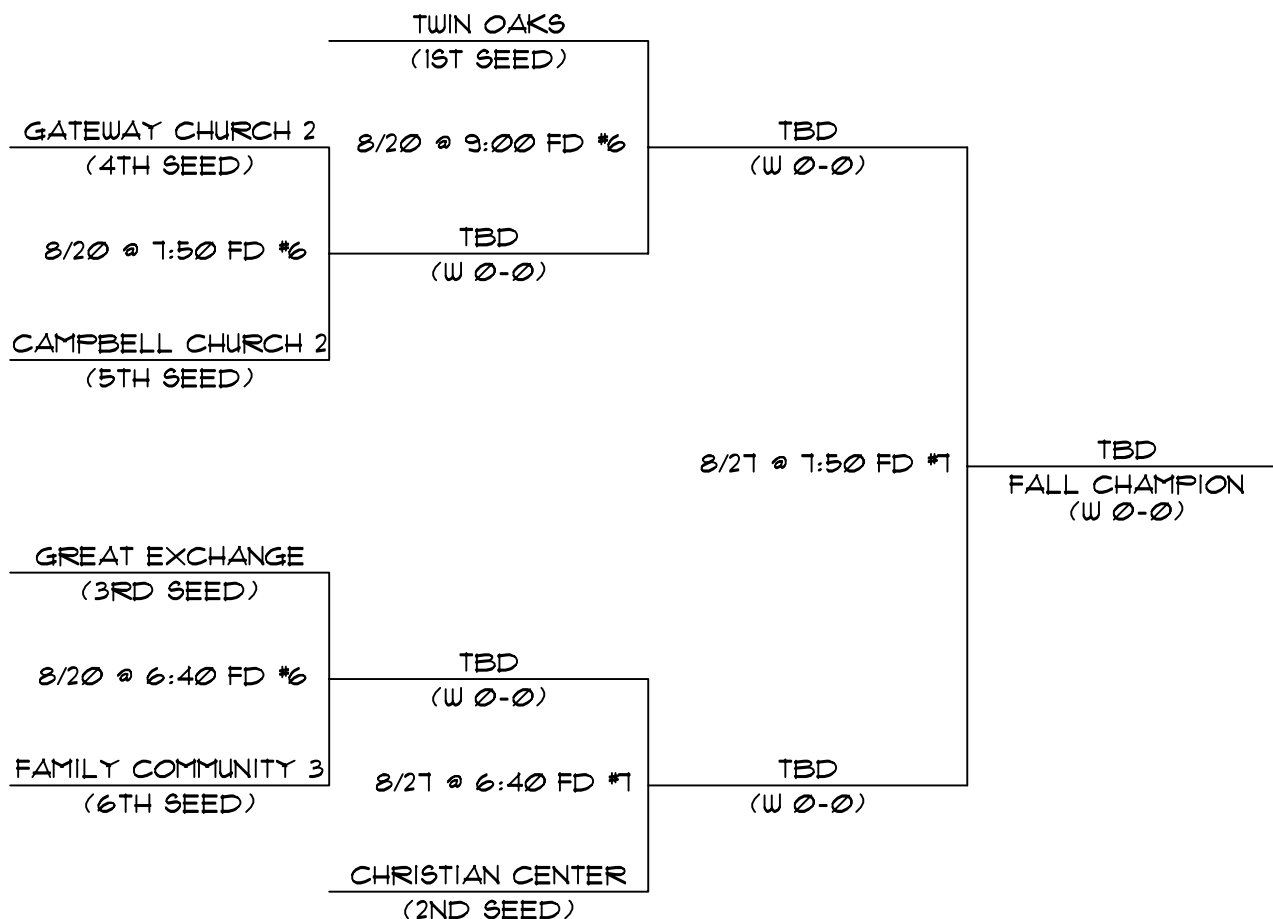

GREATER BAY AREA CHURCH SOFTBALL LEAGUE (GBASCL)
WWW.SOFTBALL4JC.ORG

2007 SUMMER LEAGUE PLAYOFF BRACKET
DIVISION SIX AT TWIN CREEKS

SUMMARY OF PLAYOFF RULES:

- 1) ALL GAMES SHALL HAVE 70 MINUTE TIME LIMIT, AND 12-RUN RULE AFTER 5 INNINGS.
- 2) TIME LIMIT AND RUN RULE SHALL NOT BE IN EFFECT FOR CHAMPIONSHIP GAME.
- 3) ONE HOMERUN FOR EACH TEAM, THEN EQUALIZER RULE.
- 4) HOME TEAM CANNOT "GO UP" IN HOMERUNS IN THE BOTTOM HALF OF THE LAST INNING.
- 5) REFER TO GBASCL RULES, THEN TWIN CREEKS RULES, FOR THOSE NOT REFERENCED HERE.
- 6) HIGHEST SEEDED TEAM IS ALWAYS HOME.