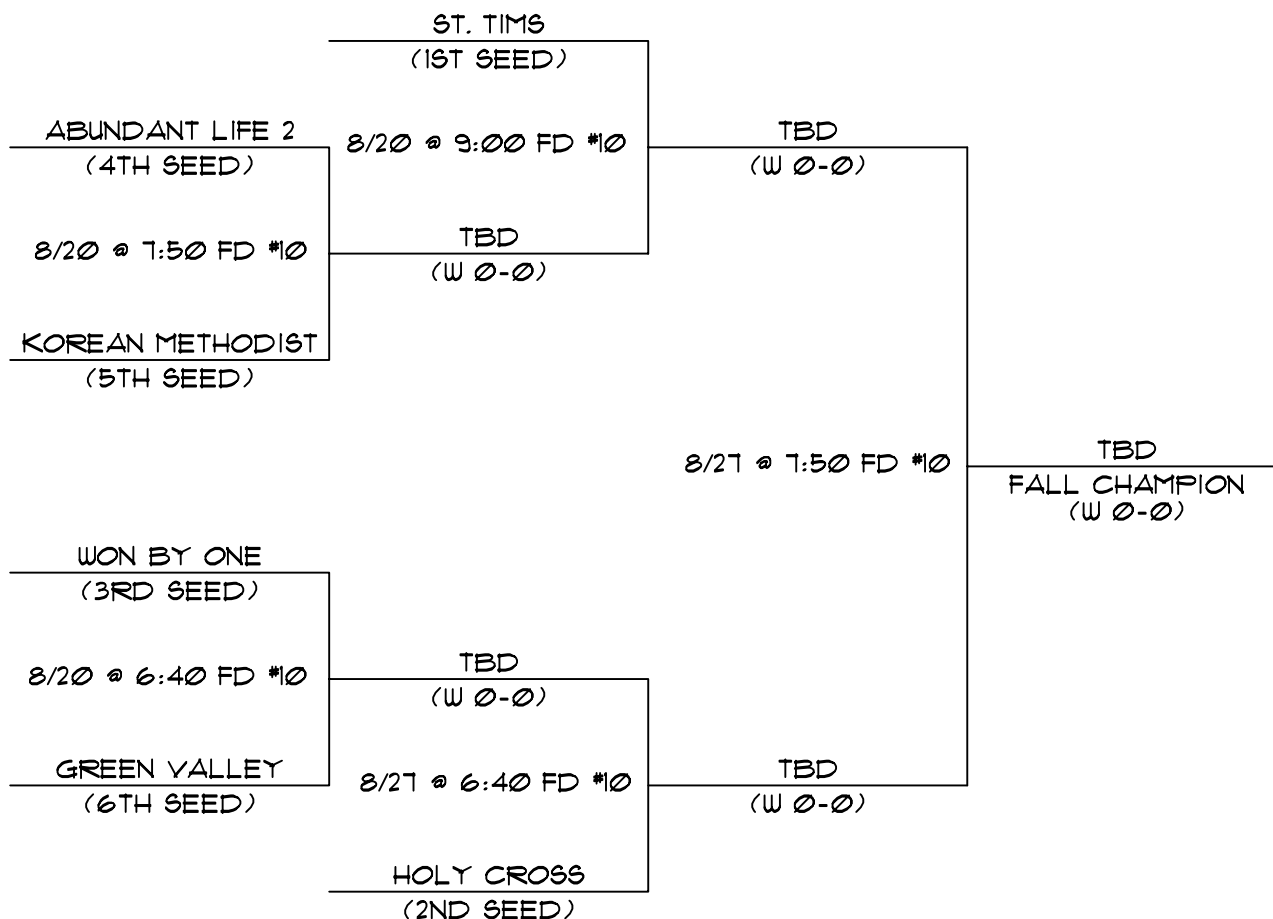

GREATER BAY AREA CHURCH SOFTBALL LEAGUE (GBASCL)  
WWW.SOFTBALL4JC.ORG

2007 SUMMER LEAGUE PLAYOFF BRACKET  
DIVISION FIVE AT TWIN CREEKS

SUMMARY OF PLAYOFF RULES:

- 1) ALL GAMES SHALL HAVE 70 MINUTE TIME LIMIT, AND 12-RUN RULE AFTER 5 INNINGS.
- 2) TIME LIMIT AND RUN RULE SHALL NOT BE IN EFFECT FOR CHAMPIONSHIP GAME.
- 3) ONE HOMERUN FOR EACH TEAM, THEN EQUALIZER RULE.
- 4) HOME TEAM CANNOT "GO UP" IN HOMERUNS IN THE BOTTOM HALF OF THE LAST INNING.
- 5) REFER TO GBASCL RULES, THEN TWIN CREEKS RULES, FOR THOSE NOT REFERENCED HERE.
- 6) HIGHEST SEEDDED TEAM IS ALWAYS HOME.