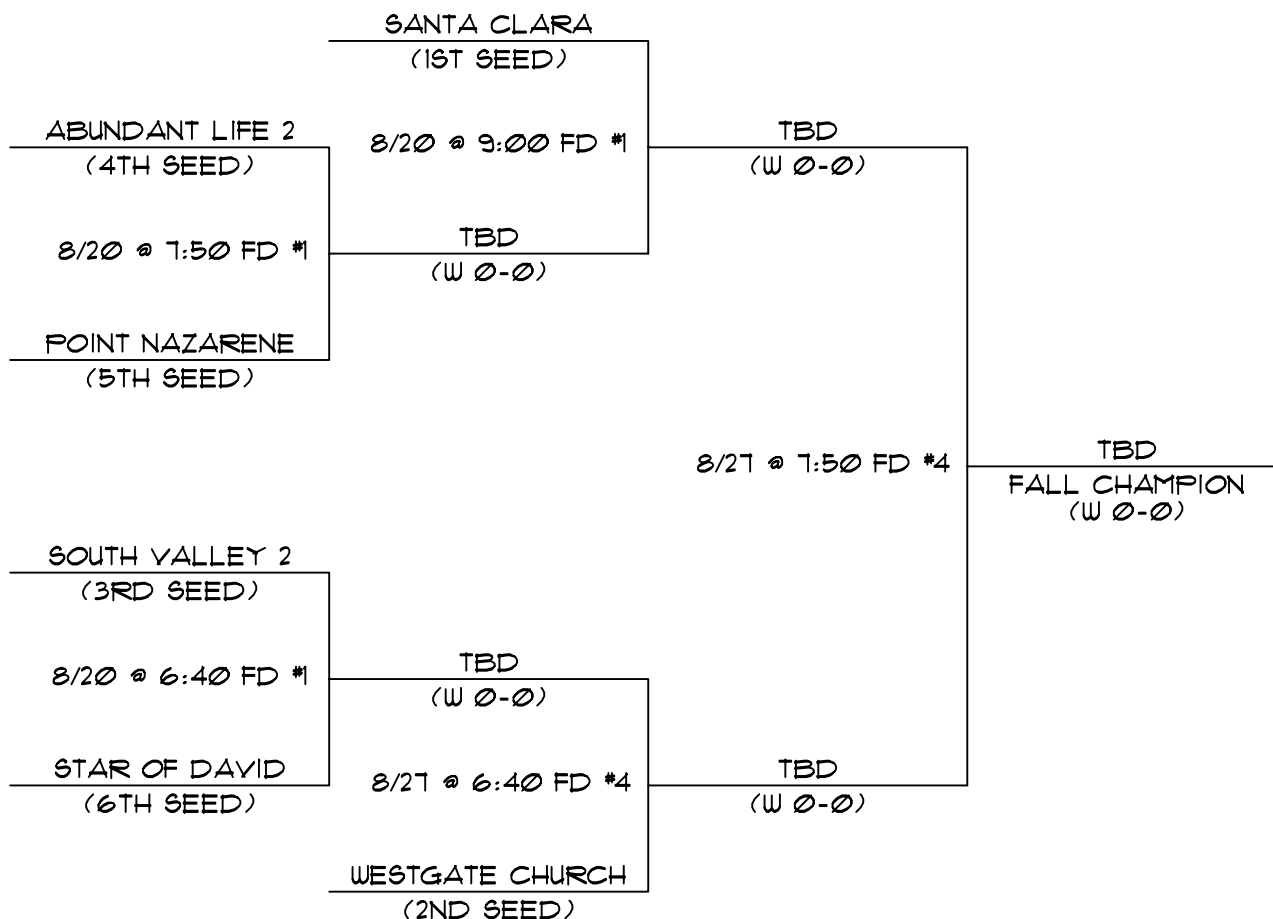

GREATER BAY AREA CHURCH SOFTBALL LEAGUE (GBASCL)
WWW.SOFTBALL4JC.ORG

2007 SUMMER LEAGUE PLAYOFF BRACKET
DIVISION FOUR AT TWIN CREEKS

SUMMARY OF PLAYOFF RULES:

- 1) ALL GAMES SHALL HAVE 70 MINUTE TIME LIMIT, AND 12-RUN RULE AFTER 5 INNINGS.
- 2) TIME LIMIT AND RUN RULE SHALL NOT BE IN EFFECT FOR CHAMPIONSHIP GAME.
- 3) ONE HOMERUN FOR EACH TEAM, THEN EQUALIZER RULE.
- 4) HOME TEAM CANNOT "GO UP" IN HOMERUNS IN THE BOTTOM HALF OF THE LAST INNING.
- 5) REFER TO GBASCL RULES, THEN TWIN CREEKS RULES, FOR THOSE NOT REFERENCED HERE.
- 6) HIGHEST SEEDDED TEAM IS ALWAYS HOME.