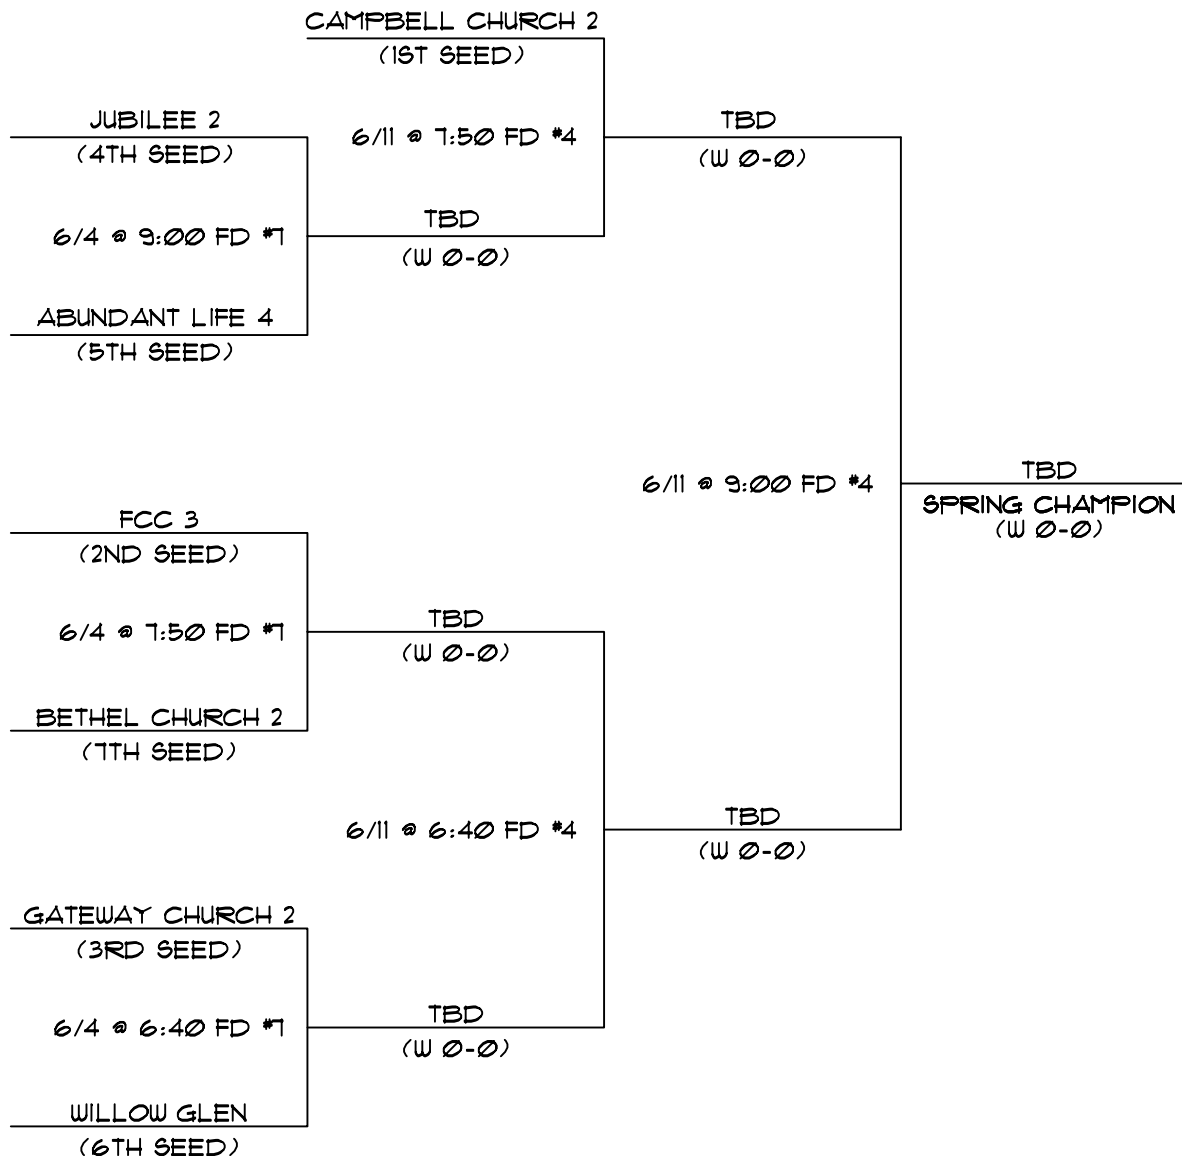

GREATER BAY AREA CHURCH SOFTBALL LEAGUE (GBASCL)
WWW.SOFTBALL4JC.ORG

2007 SPRING LEAGUE PLAYOFF BRACKET
DIVISION SIX AT TWIN CREEKS

SUMMARY OF PLAYOFF RULES:

- 1) ALL GAMES SHALL HAVE 10 MINUTE TIME LIMIT, AND 12-RUN RULE AFTER 5 INNINGS.
- 2) TIME LIMIT AND RUN RULE SHALL NOT BE IN EFFECT FOR CHAMPIONSHIP GAME.
- 3) ONE HOMERUN FOR EACH TEAM, THEN EQUALIZER RULE
- 4) HOME TEAM CANNOT 'GO UP' IN HOMERUNS IN THE BOTTOM HALF OF THE LAST INNING.
- 5) REFER TO GBASCL RULES, THEN ASA RULES, FOR THOSE NOT REFERENCED HERE.
- 6) HIGHEST SEEDED TEAM IS ALWAYS HOME