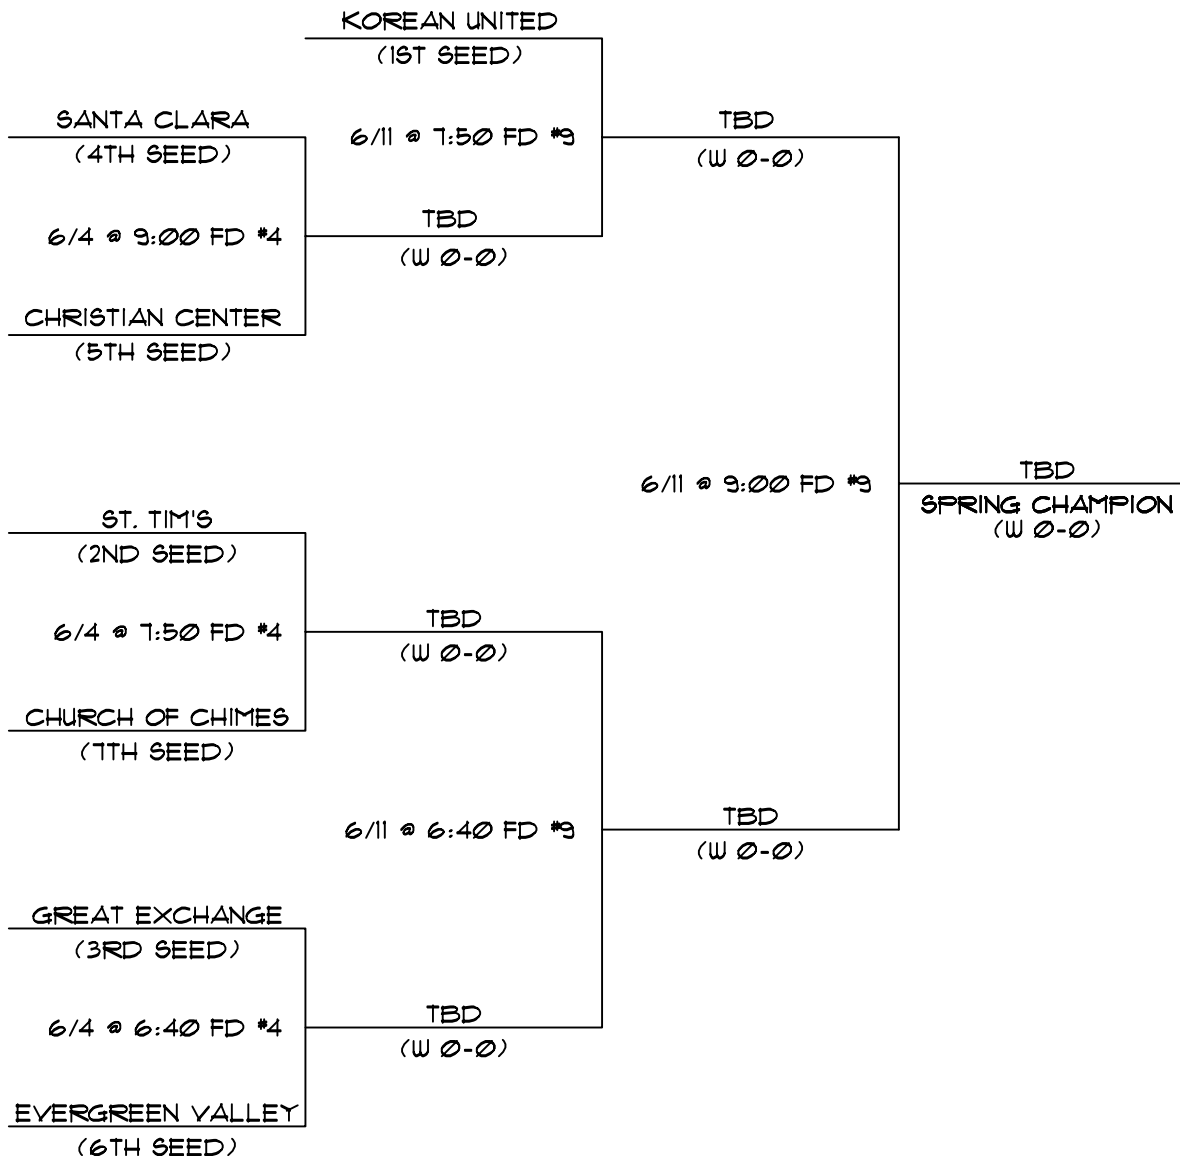

GREATER BAY AREA CHURCH SOFTBALL LEAGUE (GBASCL)
WWW.SOFTBALL4JC.ORG

2007 SPRING LEAGUE PLAYOFF BRACKET
DIVISION FIVE AT TWIN CREEKS

SUMMARY OF PLAYOFF RULES:

- 1) ALL GAMES SHALL HAVE 10 MINUTE TIME LIMIT, AND 12-RUN RULE AFTER 5 INNINGS.
- 2) TIME LIMIT AND RUN RULE SHALL NOT BE IN EFFECT FOR CHAMPIONSHIP GAME.
- 3) ONE HOMERUN FOR EACH TEAM, THEN EQUALIZER RULE
- 4) HOME TEAM CANNOT "GO UP" IN HOMERUNS IN THE BOTTOM HALF OF THE LAST INNING.
- 5) REFER TO GBASCL RULES, THEN ASA RULES, FOR THOSE NOT REFERENCED HERE.
- 6) HIGHEST SEEDED TEAM IS ALWAYS HOME