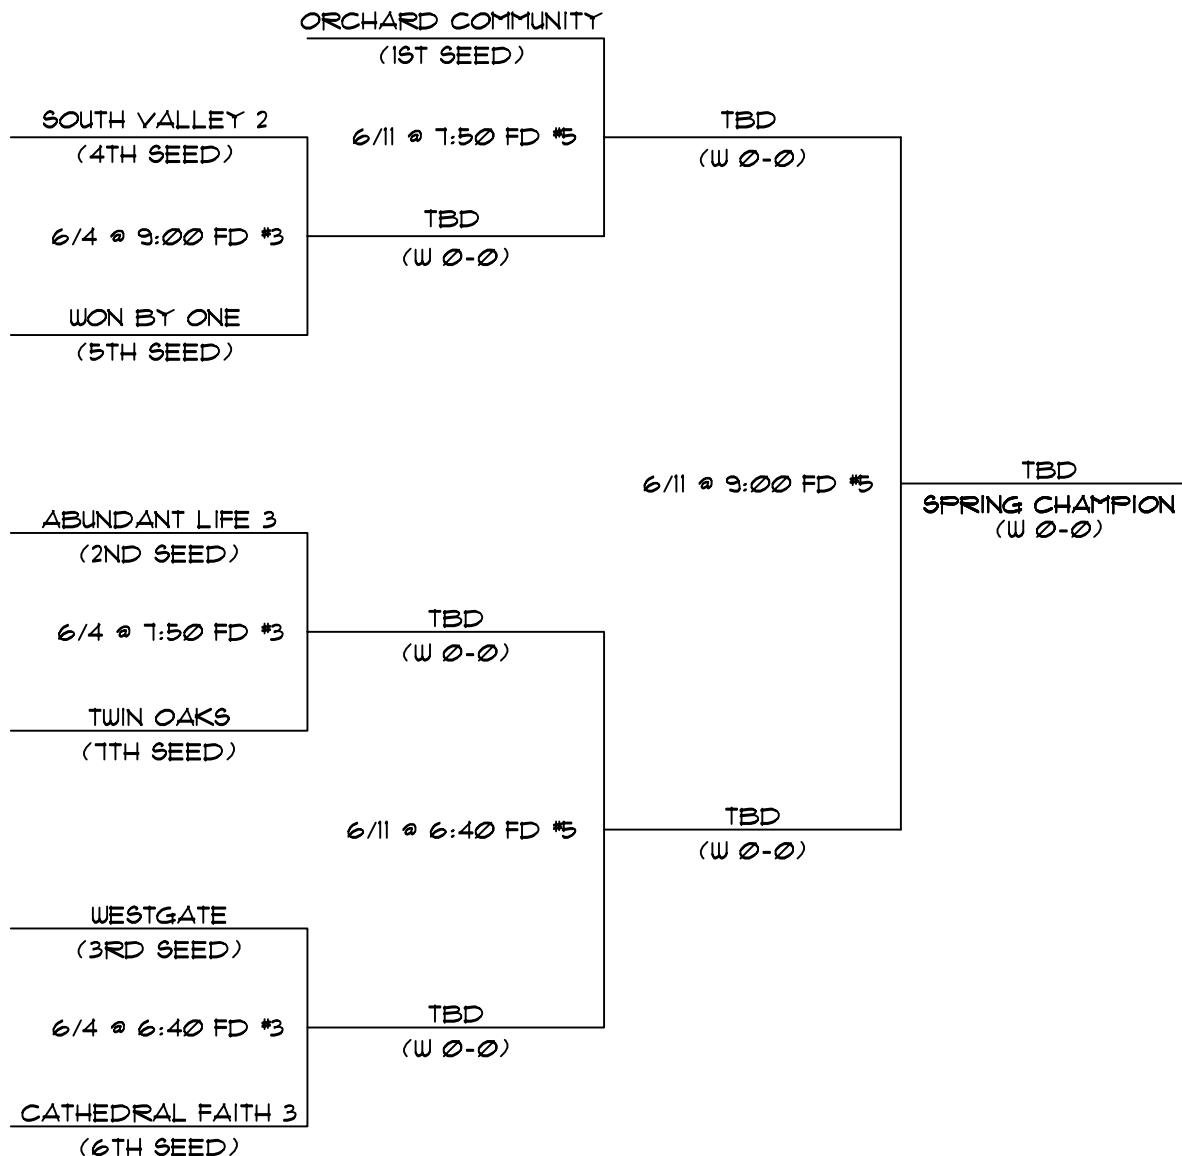

GREATER BAY AREA CHURCH SOFTBALL LEAGUE (GBASCL)  
WWW.SOFTBALL4JC.ORG

2007 SPRING LEAGUE PLAYOFF BRACKET  
DIVISION FOUR AT TWIN CREEKS

SUMMARY OF PLAYOFF RULES:

- 1) ALL GAMES SHALL HAVE 10 MINUTE TIME LIMIT, AND 12-RUN RULE AFTER 5 INNINGS.
- 2) TIME LIMIT AND RUN RULE SHALL NOT BE IN EFFECT FOR CHAMPIONSHIP GAME.
- 3) ONE HOMERUN FOR EACH TEAM, THEN EQUALIZER RULE
- 4) HOME TEAM CANNOT "GO UP" IN HOMERUNS IN THE BOTTOM HALF OF THE LAST INNING.
- 5) REFER TO GBASCL RULES, THEN ASA RULES, FOR THOSE NOT REFERENCED HERE.
- 6) HIGHEST SEEDED TEAM IS ALWAYS HOME