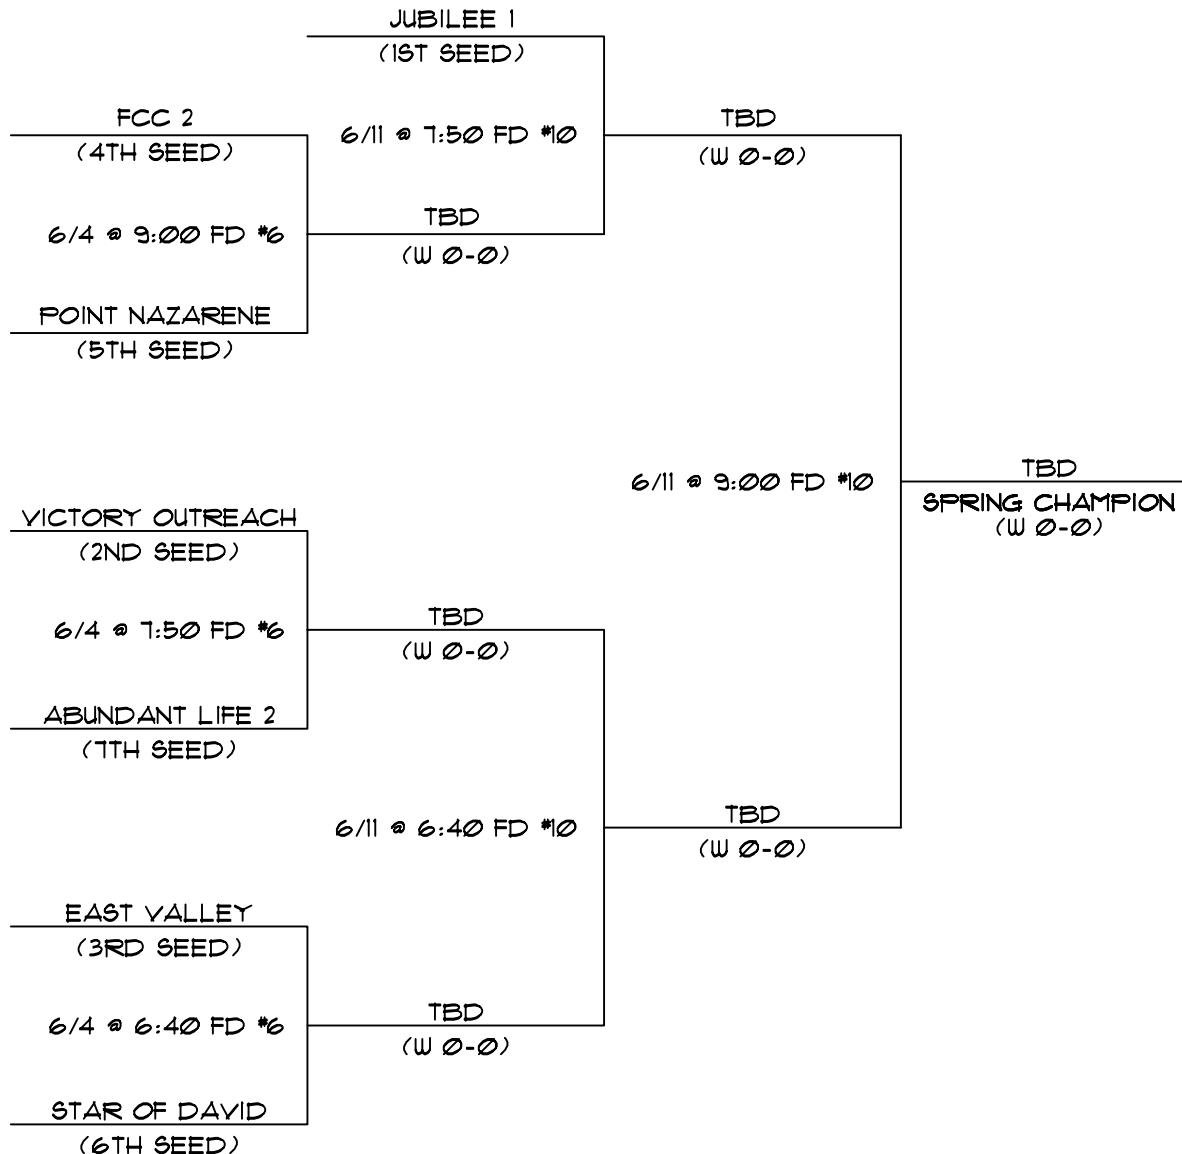

GREATER BAY AREA CHURCH SOFTBALL LEAGUE (GBASCL)
WWW.SOFTBALL4JC.ORG

2007 SPRING LEAGUE PLAYOFF BRACKET
DIVISION THREE AT TWIN CREEKS

SUMMARY OF PLAYOFF RULES:

- 1) ALL GAMES SHALL HAVE 10 MINUTE TIME LIMIT, AND 12-RUN RULE AFTER 5 INNINGS.
- 2) TIME LIMIT AND RUN RULE SHALL NOT BE IN EFFECT FOR CHAMPIONSHIP GAME.
- 3) TWO HOMERUNS FOR EACH TEAM, THEN EQUALIZER RULE
- 4) HOME TEAM CANNOT "GO UP" IN HOMERUNS IN THE BOTTOM HALF OF THE LAST INNING.
- 5) REFER TO GBASCL RULES, THEN ASA RULES, FOR THOSE NOT REFERENCED HERE.
- 6) HIGHEST SEEDED TEAM IS ALWAYS HOME