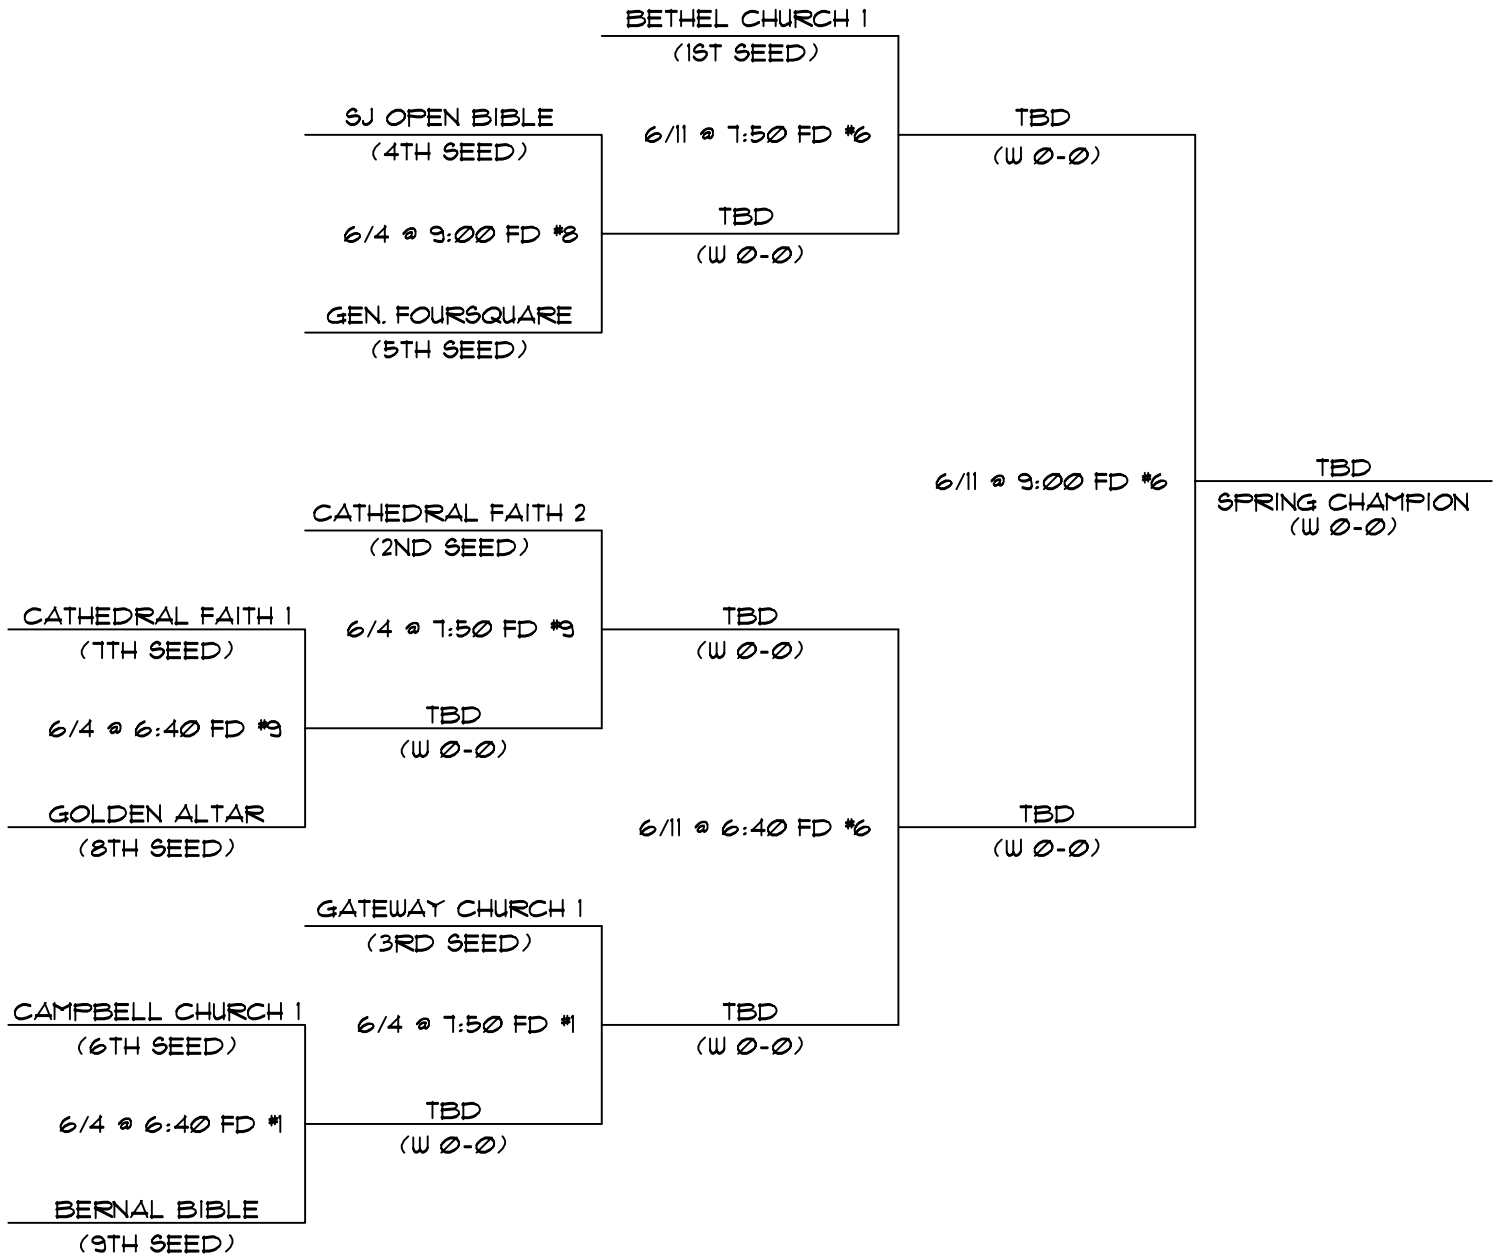

GREATER BAY AREA CHURCH SOFTBALL LEAGUE (GBASCL)
WWW.SOFTBALL4JC.ORG

2007 SPRING LEAGUE PLAYOFF BRACKET
DIVISION TWO AT TWIN CREEKS

SUMMARY OF PLAYOFF RULES:

- 1) ALL GAMES SHALL HAVE 10 MINUTE TIME LIMIT, AND 12-RUN RULE AFTER 5 INNINGS.
- 2) TIME LIMIT AND RUN RULE SHALL NOT BE IN EFFECT FOR CHAMPIONSHIP GAME.
- 3) TWO HOMERUNS FOR EACH TEAM, THEN EQUALIZER RULE
- 4) HOME TEAM CANNOT 'GO UP' IN HOMERUNS IN THE BOTTOM HALF OF THE LAST INNING.
- 5) REFER TO GBASCL RULES, THEN ASA RULES, FOR THOSE NOT REFERENCED HERE.
- 6) HIGHEST SEEDED TEAM IS ALWAYS HOME