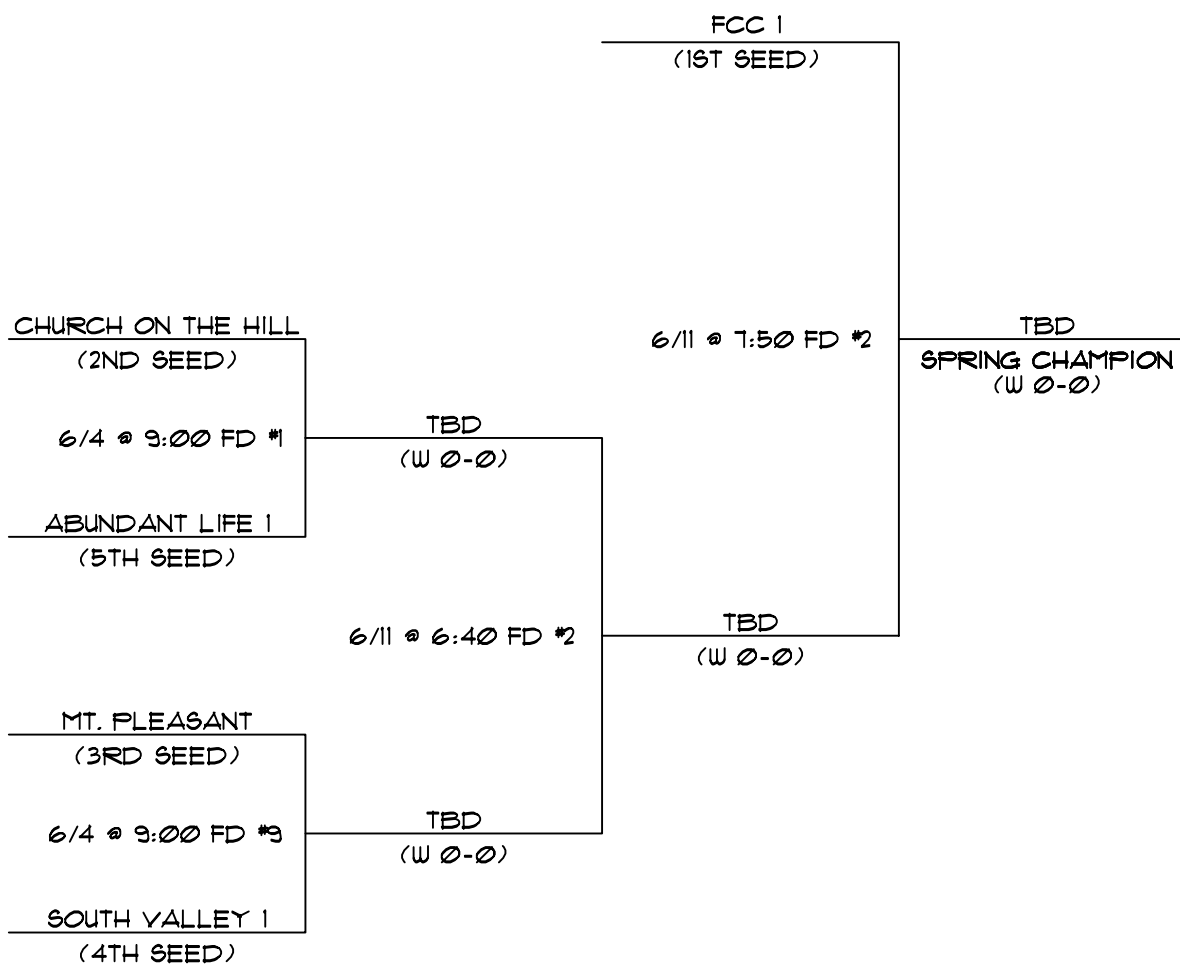

GREATER BAY AREA CHURCH SOFTBALL LEAGUE (GBASCL)
WWW.SOFTBALL4JC.ORG

2007 SPRING LEAGUE PLAYOFF BRACKET
DIVISION ONE AT TWIN CREEKS

SUMMARY OF PLAYOFF RULES:

- 1) ALL GAMES SHALL HAVE 10 MINUTE TIME LIMIT, AND 12-RUN RULE AFTER 5 INNINGS.
- 2) TIME LIMIT AND RUN RULE SHALL NOT BE IN EFFECT FOR CHAMPIONSHIP GAME.
- 3) THREE HOMERUNS FOR EACH TEAM, THEN EQUALIZER RULE
- 4) HOME TEAM CANNOT "GO UP" IN HOMERUNS IN THE BOTTOM HALF OF THE LAST INNING.
- 5) REFER TO GBASCL RULES, THEN ASA RULES, FOR THOSE NOT REFERENCED HERE.
- 6) HIGHEST SEEDED TEAM IS ALWAYS HOME