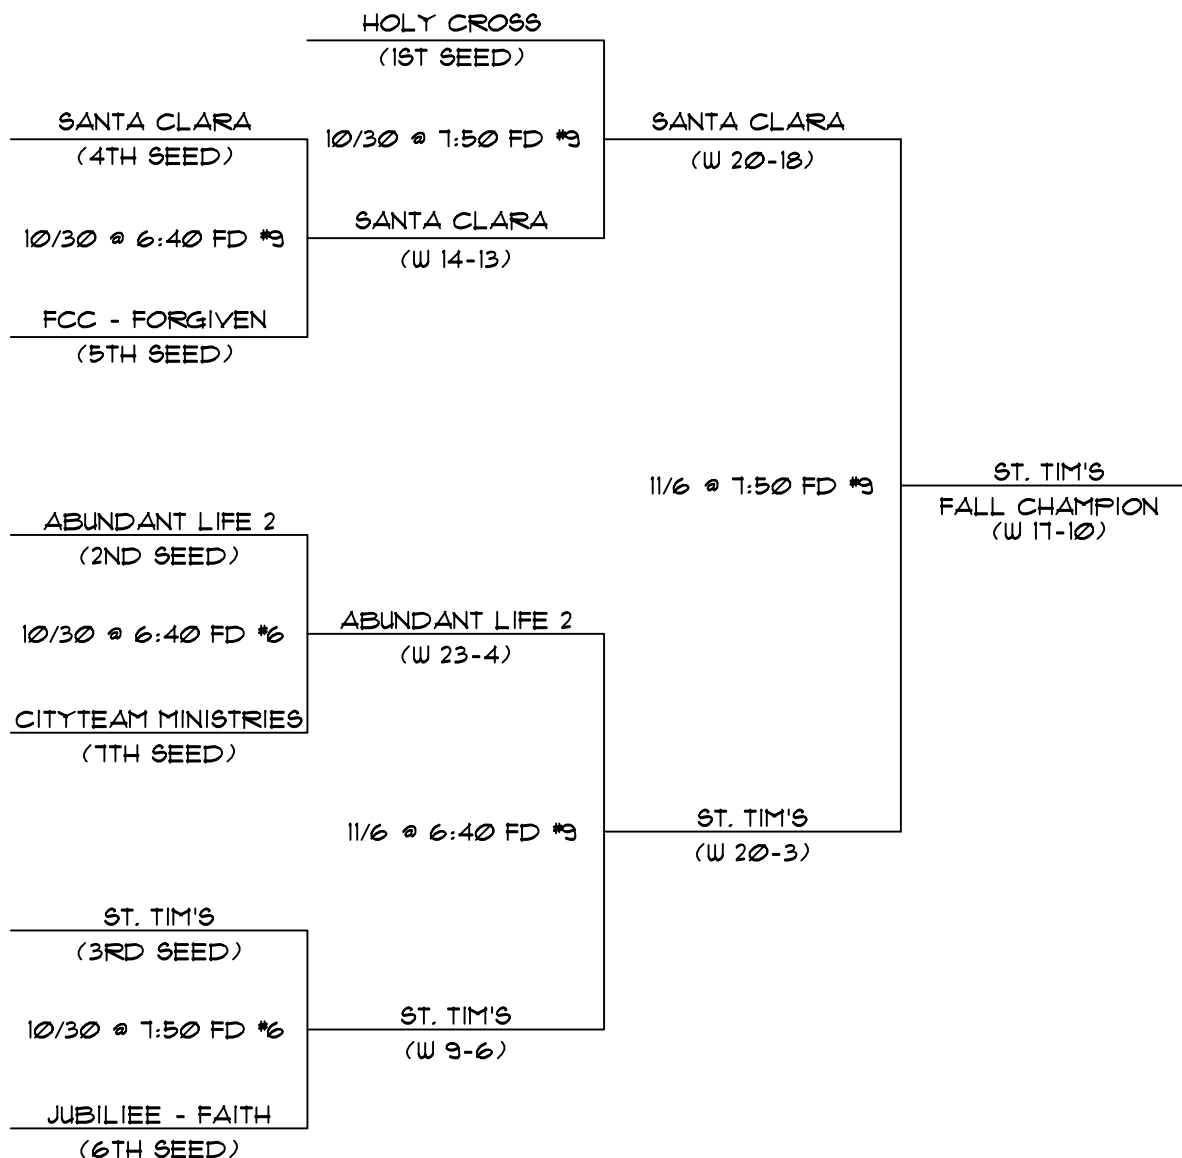

GREATER BAY AREA CHURCH SOFTBALL LEAGUE (GBASCL)
WWW.SOFTBALL4JC.ORG

2006 FALL LEAGUE PLAYOFF BRACKET
DIVISION FIVE AT TWIN CREEKS

SUMMARY OF PLAYOFF RULES:

- 1) ALL GAMES SHALL HAVE 10 MINUTE TIME LIMIT, AND 12-RUN RULE AFTER 5 INNINGS.
- 2) TIME LIMIT AND RUN RULE SHALL NOT BE IN EFFECT FOR CHAMPIONSHIP GAME.
- 3) ONE HOMERUN FOR EACH TEAM, THEN EQUALIZER RULE
- 4) HOME TEAM CANNOT "GO UP" IN HOMERUNS IN THE BOTTOM HALF OF THE LAST INNING.
- 5) REFER TO GBASCL RULES, THEN ASA RULES, FOR THOSE NOT REFERENCED HERE.
- 6) HIGHEST SEEDED TEAM IS ALWAYS HOME