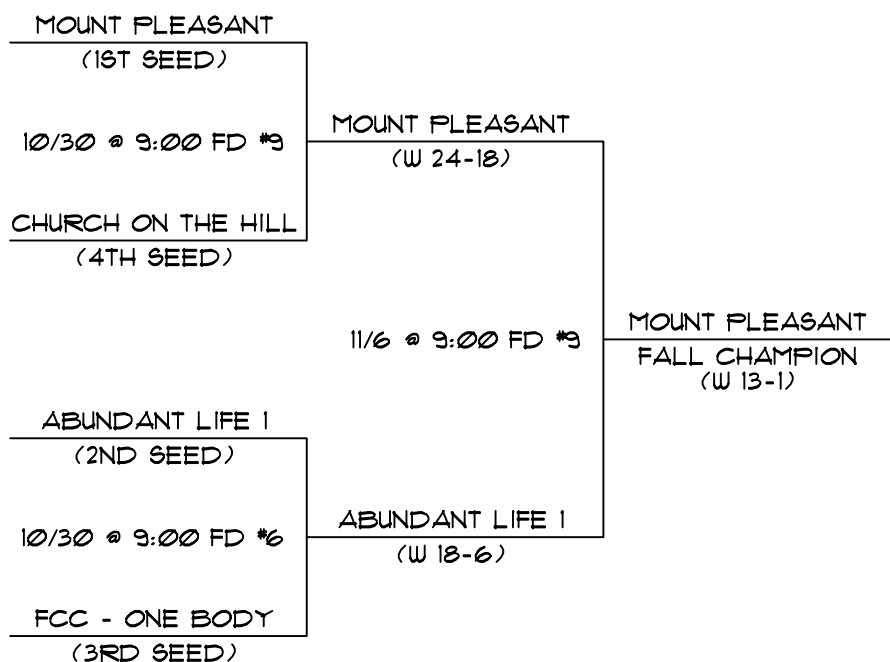

GREATER BAY AREA CHURCH SOFTBALL LEAGUE (GBASCL)
WWW.SOFTBALL4JC.ORG

2006 FALL LEAGUE PLAYOFF BRACKET
DIVISION ONE AT TWIN CREEKS

SUMMARY OF PLAYOFF RULES:

- 1) ALL GAMES SHALL HAVE 10 MINUTE TIME LIMIT, AND 12-RUN RULE AFTER 5 INNINGS.
- 2) TIME LIMIT AND RUN RULE SHALL NOT BE IN EFFECT FOR CHAMPIONSHIP GAME.
- 3) THREE HOMERUNS FOR EACH TEAM, THEN EQUALIZER RULE.
- 4) HOME TEAM CANNOT 'GO UP' IN HOMERUNS IN THE BOTTOM HALF OF THE LAST INNING.
- 5) REFER TO GBASCL RULES, THEN ASA RULES, FOR THOSE NOT REFERENCED HERE.
- 6) HIGHEST SEEDED TEAM IS ALWAYS HOME.