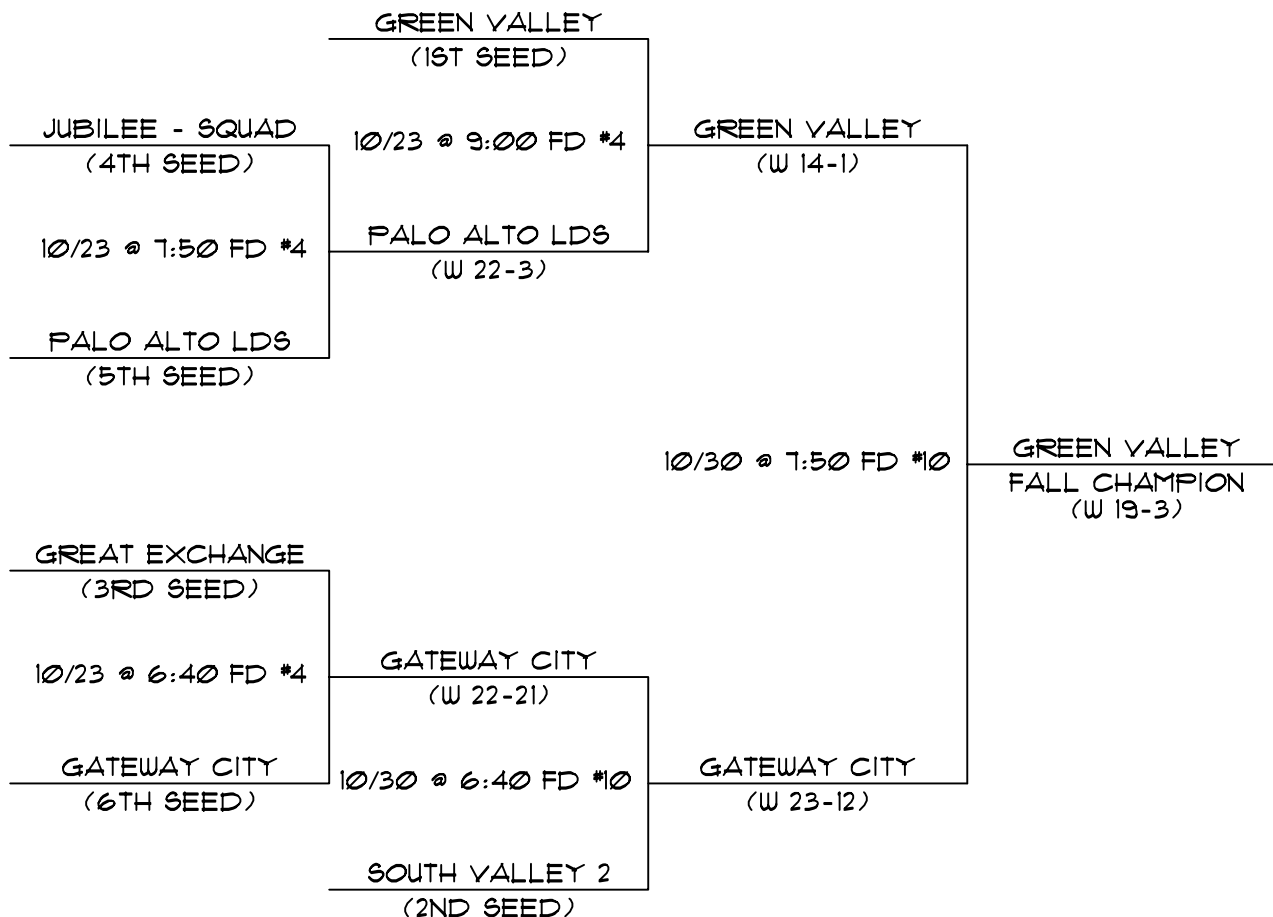

GREATER BAY AREA CHURCH SOFTBALL LEAGUE (GBASCL)
WWW.SOFTBALL4JC.ORG

2006 FALL LEAGUE PLAYOFF BRACKET
DIVISION FOUR AT TWIN CREEKS

SUMMARY OF PLAYOFF RULES:

- 1) ALL GAMES SHALL HAVE 70 MINUTE TIME LIMIT, AND 12-RUN RULE AFTER 5 INNINGS.
- 2) TIME LIMIT AND RUN RULE SHALL NOT BE IN EFFECT FOR CHAMPIONSHIP GAME.
- 3) ONE HOMERUN FOR EACH TEAM, THEN EQUALIZER RULE.
- 4) HOME TEAM CANNOT "GO UP" IN HOMERUNS IN THE BOTTOM HALF OF THE LAST INNING.
- 5) REFER TO GBASCL RULES, THEN TWIN CREEKS RULES, FOR THOSE NOT REFERENCED HERE.
- 6) HIGHEST SEEDDED TEAM IS ALWAYS HOME.