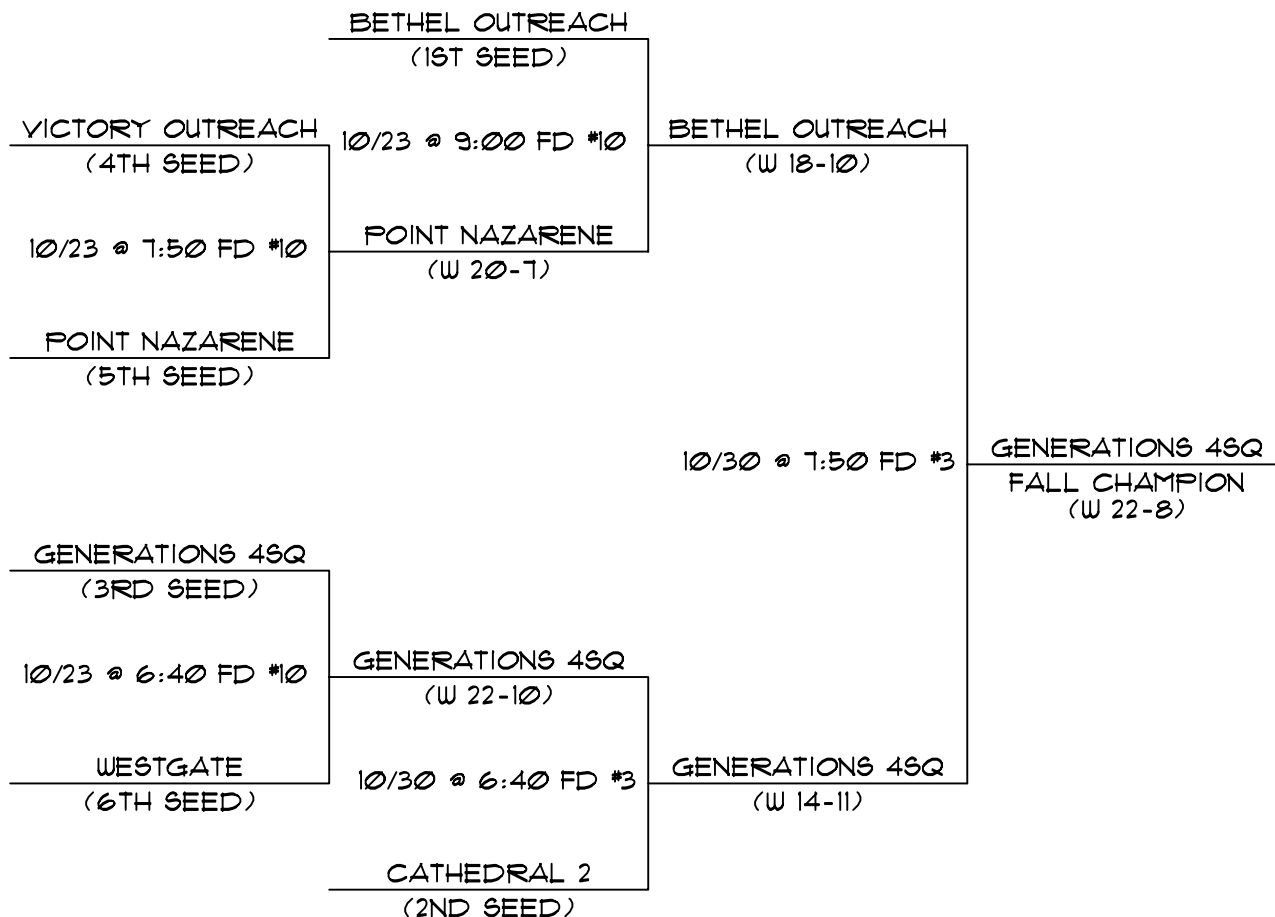

GREATER BAY AREA CHURCH SOFTBALL LEAGUE (GBASCL)  
WWW.SOFTBALL4JC.ORG

2006 FALL LEAGUE PLAYOFF BRACKET  
DIVISION TWO AT TWIN CREEKS

SUMMARY OF PLAYOFF RULES:

- 1) ALL GAMES SHALL HAVE 10 MINUTE TIME LIMIT, AND 12-RUN RULE AFTER 5 INNINGS.
- 2) TIME LIMIT AND RUN RULE SHALL NOT BE IN EFFECT FOR CHAMPIONSHIP GAME.
- 3) TWO HOMERUNS FOR EACH TEAM, THEN EQUALIZER RULE.
- 4) HOME TEAM CANNOT "GO UP" IN HOMERUNS IN THE BOTTOM HALF OF THE LAST INNING.
- 5) REFER TO GBASCL RULES, THEN TWIN CREEKS RULES, FOR THOSE NOT REFERENCED HERE.
- 6) HIGHEST SEEDED TEAM IS ALWAYS HOME.