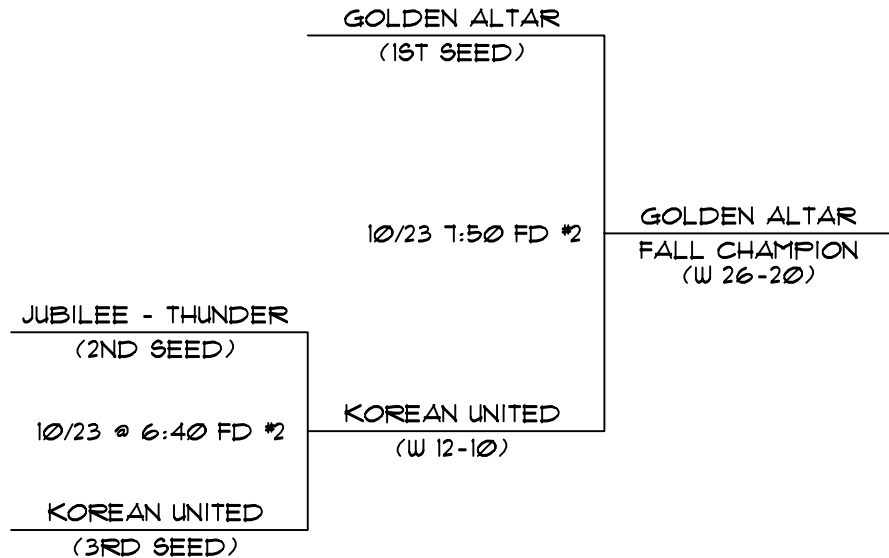

GREATER BAY AREA CHURCH SOFTBALL LEAGUE (GBASCL)
WWW.SOFTBALL4JC.ORG

2006 FALL LEAGUE PLAYOFF BRACKET
DIVISION THREE AT TWIN CREEKS

SUMMARY OF PLAYOFF RULES:

- 1) ALL GAMES SHALL HAVE 10 MINUTE TIME LIMIT, AND 12-RUN RULE AFTER 5 INNINGS.
- 2) TIME LIMIT AND RUN RULE SHALL NOT BE IN EFFECT FOR CHAMPIONSHIP GAME.
- 3) TWO HOMERUNS FOR EACH TEAM, THEN EQUALIZER RULE.
- 4) HOME TEAM CANNOT "GO UP" IN HOMERUNS IN THE BOTTOM HALF OF THE LAST INNING.
- 5) REFER TO GBASCL RULES, THEN ASA RULES, FOR THOSE NOT REFERENCED HERE.
- 6) HIGHEST SEEDED TEAM IS ALWAYS HOME.