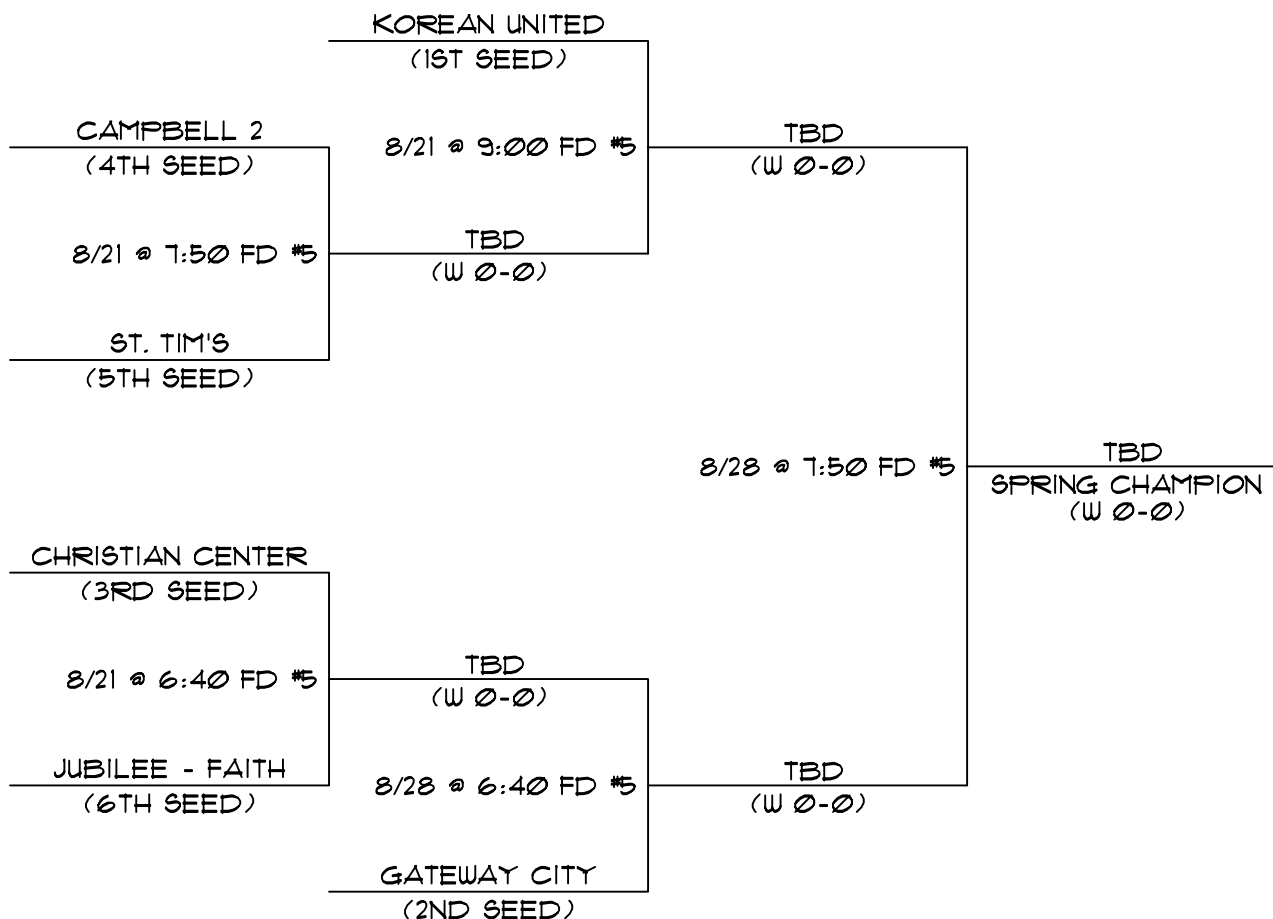

GREATER BAY AREA CHURCH SOFTBALL LEAGUE (GBASCL)
WWW.SOFTBALL4JC.ORG

2006 SUMMER LEAGUE PLAYOFF BRACKET
DIVISION SIX AT TWIN CREEKS

SUMMARY OF PLAYOFF RULES:

- 1) ALL GAMES SHALL HAVE 10 MINUTE TIME LIMIT, AND 12-RUN RULE AFTER 5 INNINGS.
- 2) TIME LIMIT AND RUN RULE SHALL NOT BE IN EFFECT FOR CHAMPIONSHIP GAME.
- 3) ONE HOMERUN FOR EACH TEAM, THEN EQUALIZER RULE.
- 4) HOME TEAM CANNOT "GO UP" IN HOMERUNS IN THE BOTTOM HALF OF THE LAST INNING.
- 5) REFER TO GBASCL RULES, THEN TWIN CREEKS RULES, FOR THOSE NOT REFERENCED HERE.
- 6) HIGHEST SEEDED TEAM IS ALWAYS HOME.