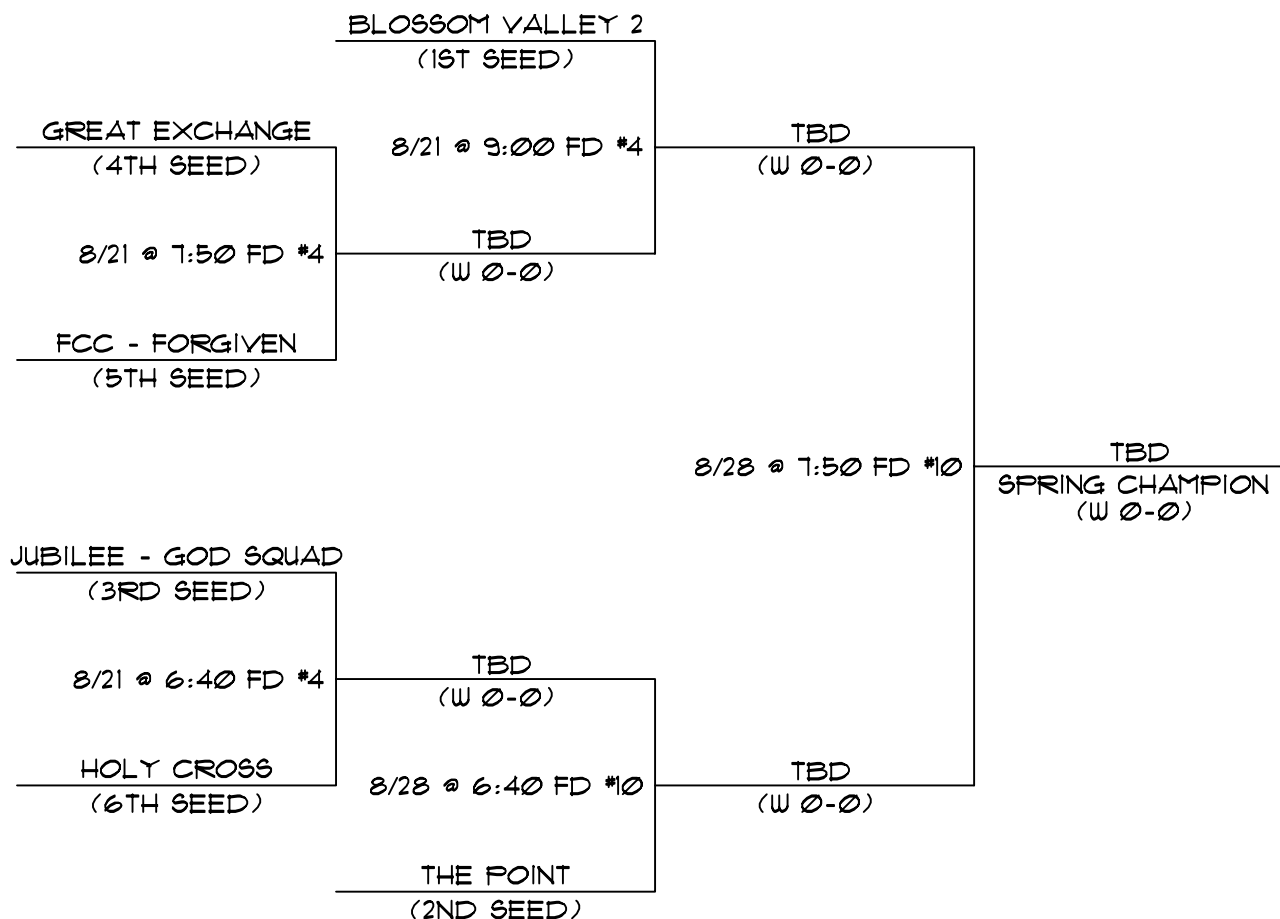

GREATER BAY AREA CHURCH SOFTBALL LEAGUE (GBASCL)  
WWW.SOFTBALL4JC.ORG

2006 SUMMER LEAGUE PLAYOFF BRACKET  
DIVISION FIVE AT TWIN CREEKS

SUMMARY OF PLAYOFF RULES:

- 1) ALL GAMES SHALL HAVE 70 MINUTE TIME LIMIT, AND 12-RUN RULE AFTER 5 INNINGS.
- 2) TIME LIMIT AND RUN RULE SHALL NOT BE IN EFFECT FOR CHAMPIONSHIP GAME.
- 3) ONE HOMERUN FOR EACH TEAM, THEN EQUALIZER RULE.
- 4) HOME TEAM CANNOT "GO UP" IN HOMERUNS IN THE BOTTOM HALF OF THE LAST INNING.
- 5) REFER TO GBASCL RULES, THEN TWIN CREEKS RULES, FOR THOSE NOT REFERENCED HERE.
- 6) HIGHEST SEEDDED TEAM IS ALWAYS HOME.