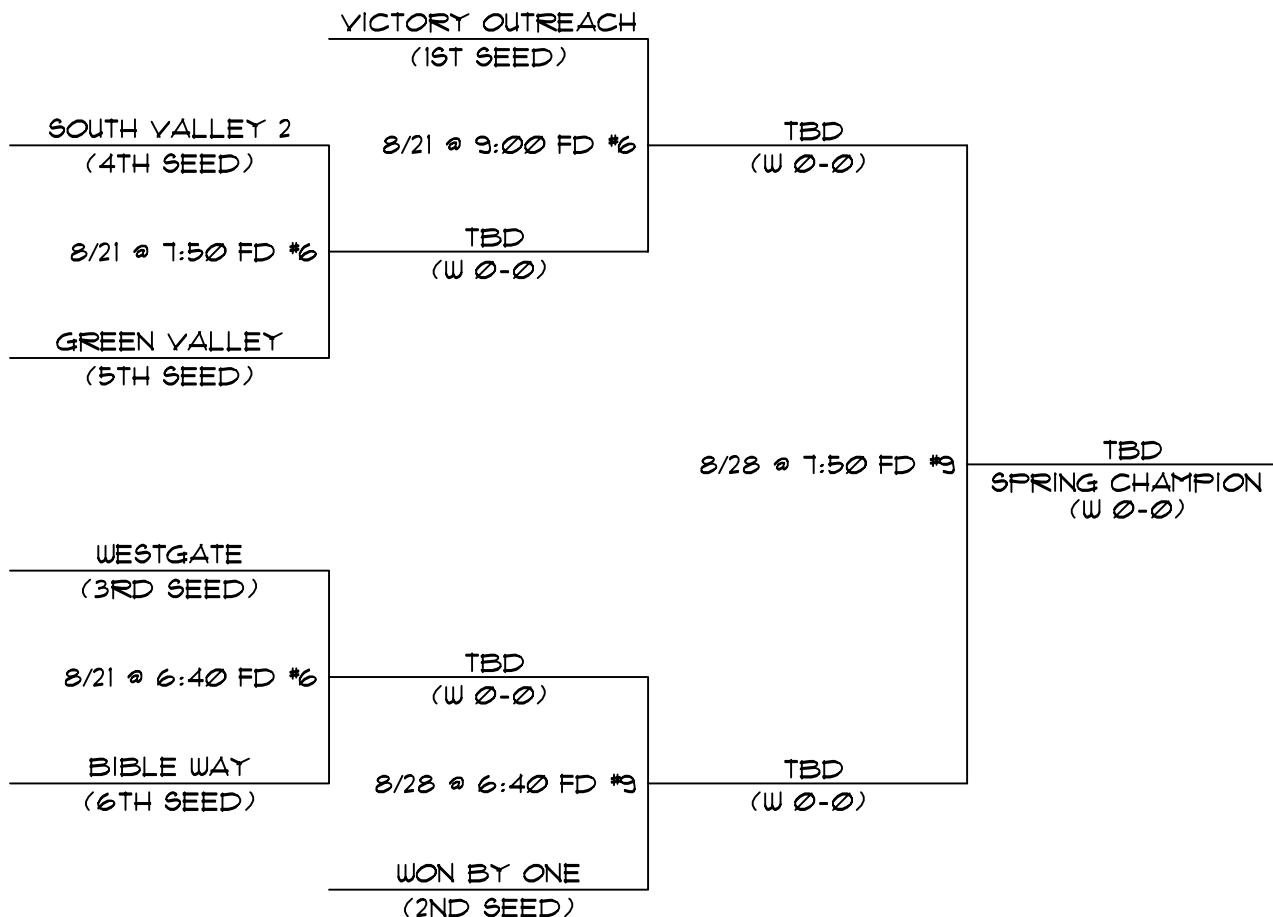

GREATER BAY AREA CHURCH SOFTBALL LEAGUE (GBASCL)  
 WWW.SOFTBALL4JC.ORG

2006 SUMMER LEAGUE PLAYOFF BRACKET  
 DIVISION FOUR AT TWIN CREEKS

SUMMARY OF PLAYOFF RULES:

- 1) ALL GAMES SHALL HAVE 70 MINUTE TIME LIMIT, AND 12-RUN RULE AFTER 5 INNINGS.
- 2) TIME LIMIT AND RUN RULE SHALL NOT BE IN EFFECT FOR CHAMPIONSHIP GAME.
- 3) ONE HOMERUN FOR EACH TEAM, THEN EQUALIZER RULE.
- 4) HOME TEAM CANNOT "GO UP" IN HOMERUNS IN THE BOTTOM HALF OF THE LAST INNING.
- 5) REFER TO GBASCL RULES, THEN TWIN CREEKS RULES, FOR THOSE NOT REFERENCED HERE.
- 6) HIGHEST SEEDDED TEAM IS ALWAYS HOME.