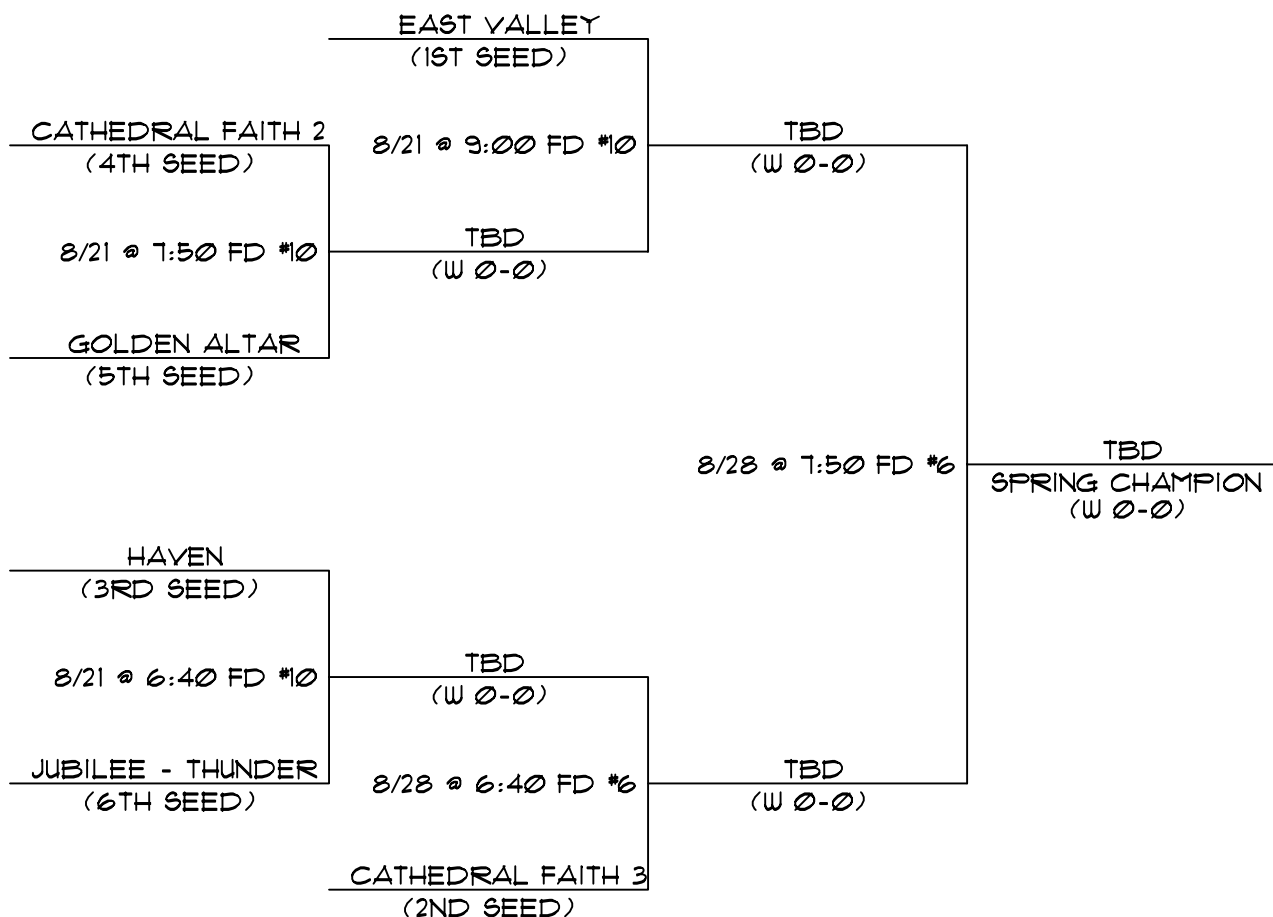

GREATER BAY AREA CHURCH SOFTBALL LEAGUE (GBASCL)
WWW.SOFTBALL4JC.ORG

2006 SUMMER LEAGUE PLAYOFF BRACKET
DIVISION THREE AT TWIN CREEKS

SUMMARY OF PLAYOFF RULES:

- 1) ALL GAMES SHALL HAVE 70 MINUTE TIME LIMIT, AND 12-RUN RULE AFTER 5 INNINGS.
- 2) TIME LIMIT AND RUN RULE SHALL NOT BE IN EFFECT FOR CHAMPIONSHIP GAME.
- 3) TWO HOMERUNS FOR EACH TEAM, THEN EQUALIZER RULE.
- 4) HOME TEAM CANNOT "GO UP" IN HOMERUNS IN THE BOTTOM HALF OF THE LAST INNING.
- 5) REFER TO GBASCL RULES, THEN TWIN CREEKS RULES, FOR THOSE NOT REFERENCED HERE.
- 6) HIGHEST SEEDED TEAM IS ALWAYS HOME.