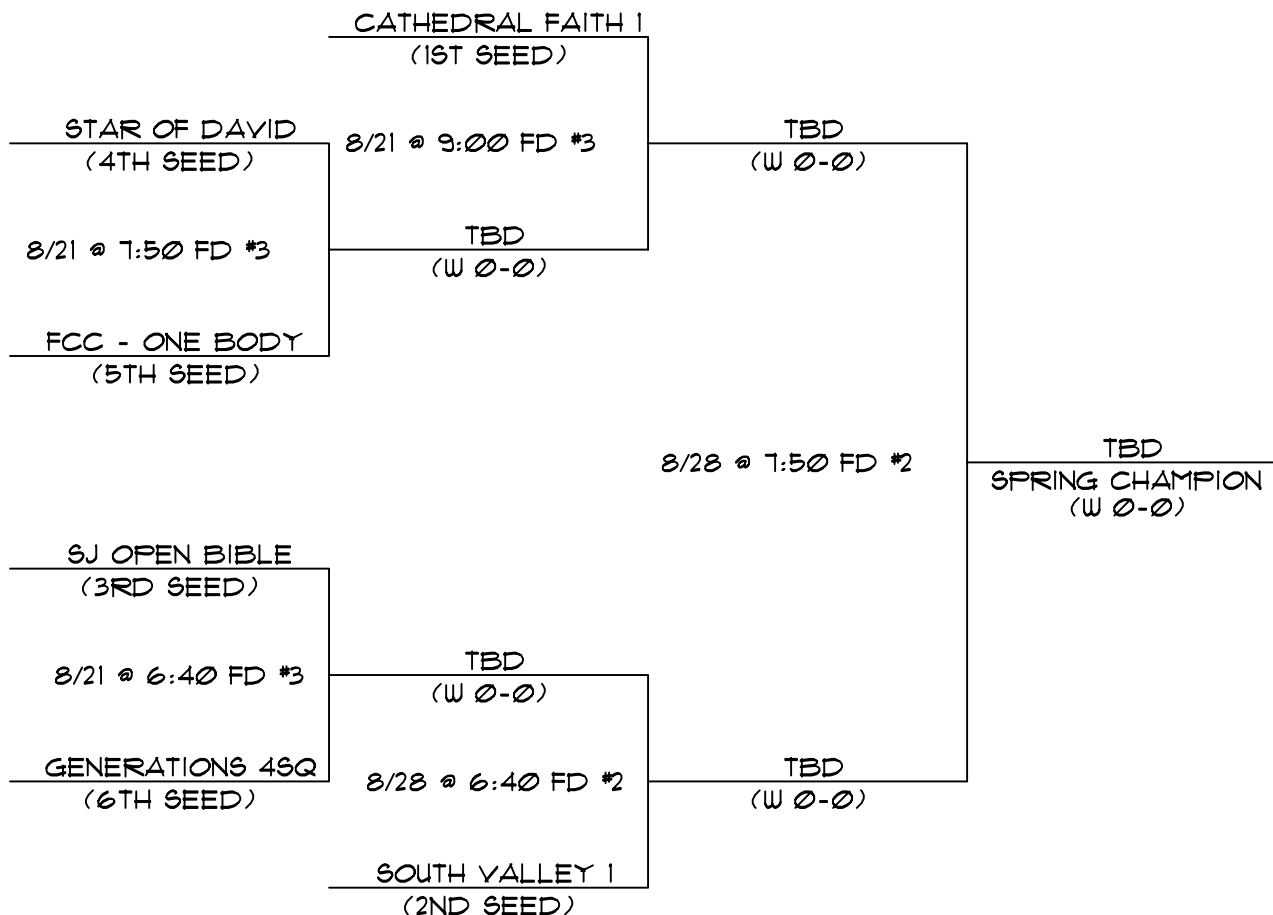

GREATER BAY AREA CHURCH SOFTBALL LEAGUE (GBASCL)  
WWW.SOFTBALL4JC.ORG

2006 SUMMER LEAGUE PLAYOFF BRACKET  
DIVISION TWO AT TWIN CREEKS

SUMMARY OF PLAYOFF RULES:

- 1) ALL GAMES SHALL HAVE 70 MINUTE TIME LIMIT, AND 12-RUN RULE AFTER 5 INNINGS.
- 2) TIME LIMIT AND RUN RULE SHALL NOT BE IN EFFECT FOR CHAMPIONSHIP GAME.
- 3) TWO HOMERUNS FOR EACH TEAM, THEN EQUALIZER RULE.
- 4) HOME TEAM CANNOT "GO UP" IN HOMERUNS IN THE BOTTOM HALF OF THE LAST INNING.
- 5) REFER TO GBASCL RULES, THEN TWIN CREEKS RULES, FOR THOSE NOT REFERENCED HERE.
- 6) HIGHEST SEEDDED TEAM IS ALWAYS HOME.