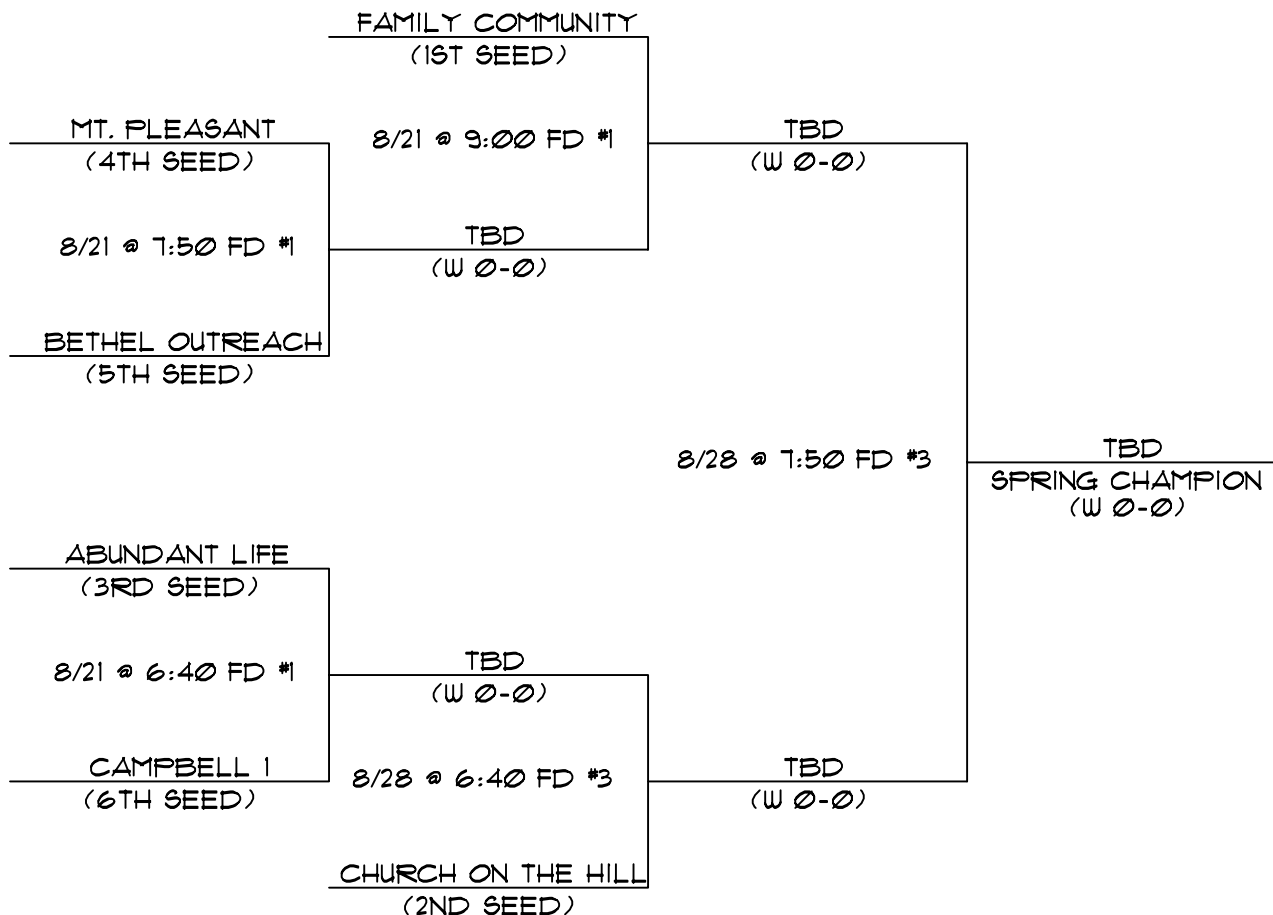

GREATER BAY AREA CHURCH SOFTBALL LEAGUE (GBASCL)
 WWW.SOFTBALL4JC.ORG

2006 SUMMER LEAGUE PLAYOFF BRACKET
 DIVISION ONE AT TWIN CREEKS

SUMMARY OF PLAYOFF RULES:

- 1) ALL GAMES SHALL HAVE 70 MINUTE TIME LIMIT, AND 12-RUN RULE AFTER 5 INNINGS.
- 2) TIME LIMIT AND RUN RULE SHALL NOT BE IN EFFECT FOR CHAMPIONSHIP GAME.
- 3) THREE HOMERUNS FOR EACH TEAM, THEN EQUALIZER RULE.
- 4) HOME TEAM CANNOT "GO UP" IN HOMERUNS IN THE BOTTOM HALF OF THE LAST INNING.
- 5) REFER TO GBASCL RULES, THEN TWIN CREEKS RULES, FOR THOSE NOT REFERENCED HERE.
- 6) HIGHEST SEEDED TEAM IS ALWAYS HOME.