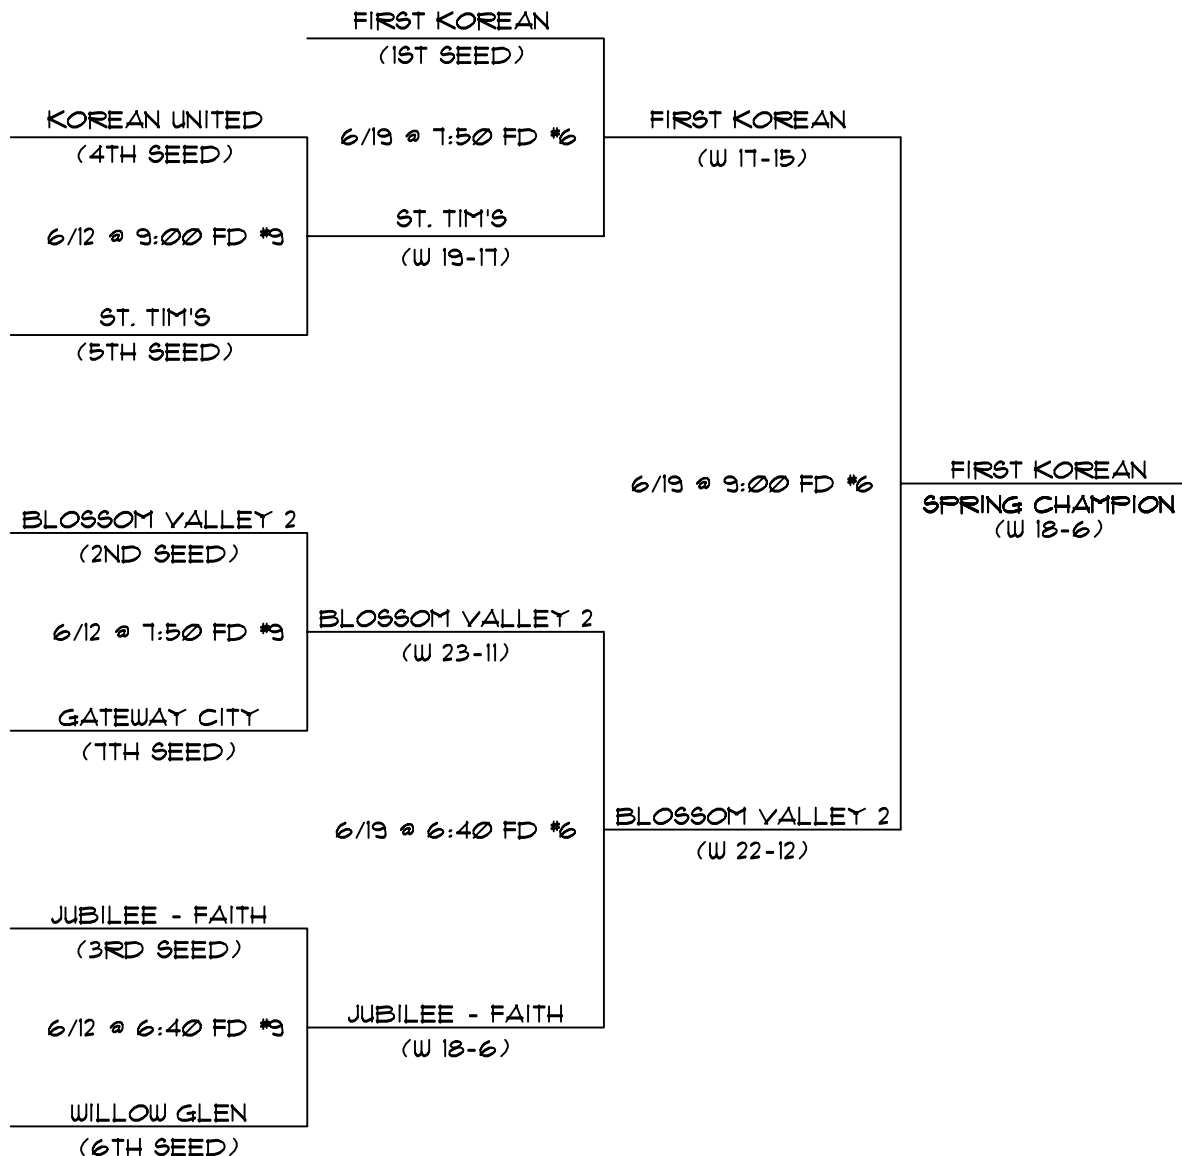

GREATER BAY AREA CHURCH SOFTBALL LEAGUE (GBASCL)  
WWW.SOFTBALL4JC.ORG

2006 SPRING LEAGUE PLAYOFF BRACKET  
DIVISION FIVE AT TWIN CREEKS

SUMMARY OF PLAYOFF RULES:

- 1) ALL GAMES SHALL HAVE 10 MINUTE TIME LIMIT, AND 12-RUN RULE AFTER 5 INNINGS.
- 2) TIME LIMIT AND RUN RULE SHALL NOT BE IN EFFECT FOR CHAMPIONSHIP GAME.
- 3) ONE HOMERUN FOR EACH TEAM, THEN EQUALIZER RULE
- 4) HOME TEAM CANNOT 'GO UP' IN HOMERUNS IN THE BOTTOM HALF OF THE LAST INNING.
- 5) REFER TO GBACSL RULES, THEN ASA RULES, FOR THOSE NOT REFERENCED HERE.
- 6) HIGHEST SEEDED TEAM IS ALWAYS HOME