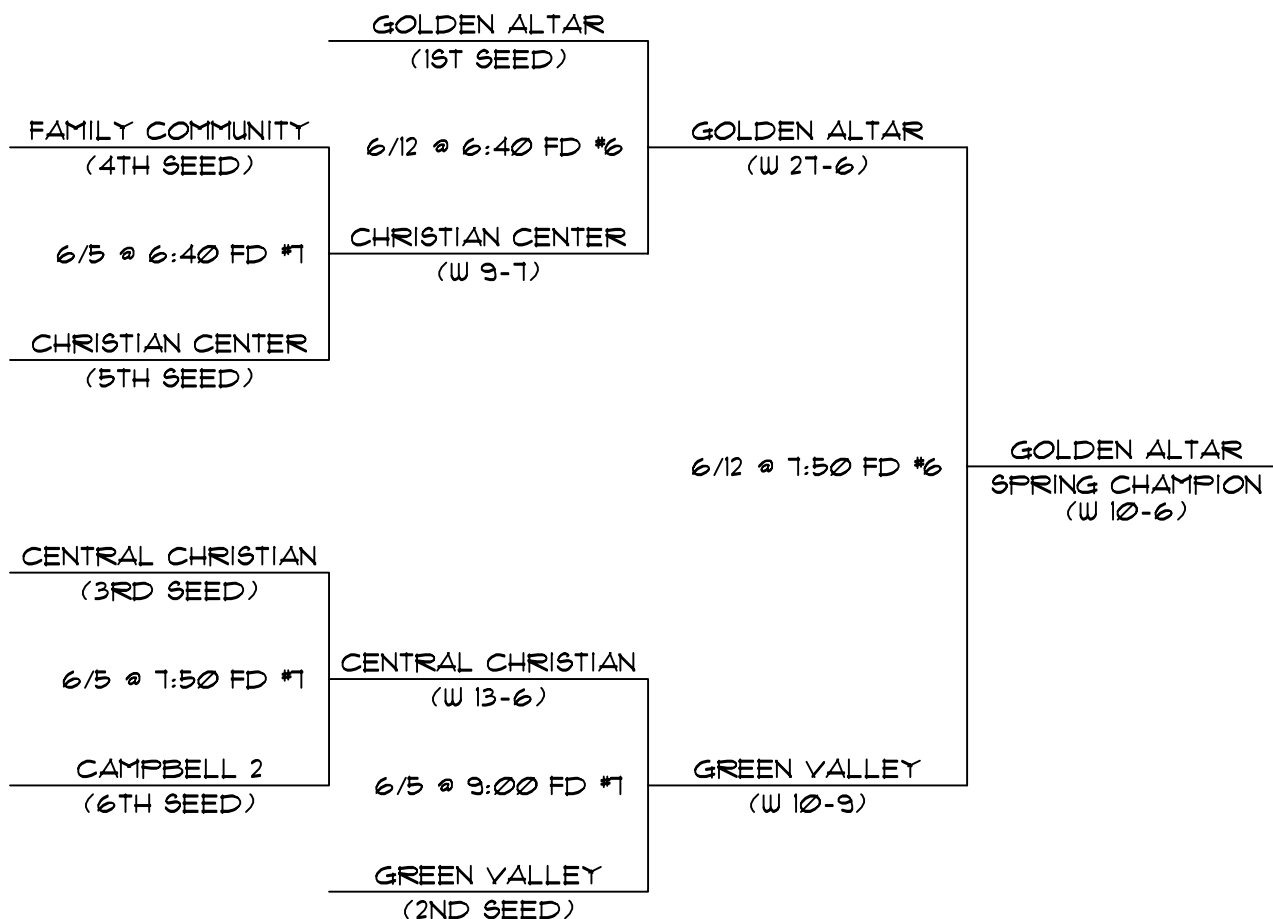

GREATER BAY AREA CHURCH SOFTBALL LEAGUE (GBASCL)
WWW.SOFTBALL4JC.ORG

2006 SPRING LEAGUE PLAYOFF BRACKET
DIVISION FOUR SILVER AT TWIN CREEKS

SUMMARY OF PLAYOFF RULES:

- 1) ALL GAMES SHALL HAVE 10 MINUTE TIME LIMIT, AND 12-RUN RULE AFTER 5 INNINGS.
- 2) TIME LIMIT AND RUN RULE SHALL NOT BE IN EFFECT FOR CHAMPIONSHIP GAME.
- 3) ONE HOMERUN FOR EACH TEAM, THEN EQUALIZER RULE.
- 4) HOME TEAM CANNOT "GO UP" IN HOMERUNS IN THE BOTTOM HALF OF THE LAST INNING.
- 5) REFER TO GBASCL RULES, THEN TWIN CREEKS RULES, FOR THOSE NOT REFERENCED HERE.
- 6) HIGHEST SEEDED TEAM IS ALWAYS HOME.