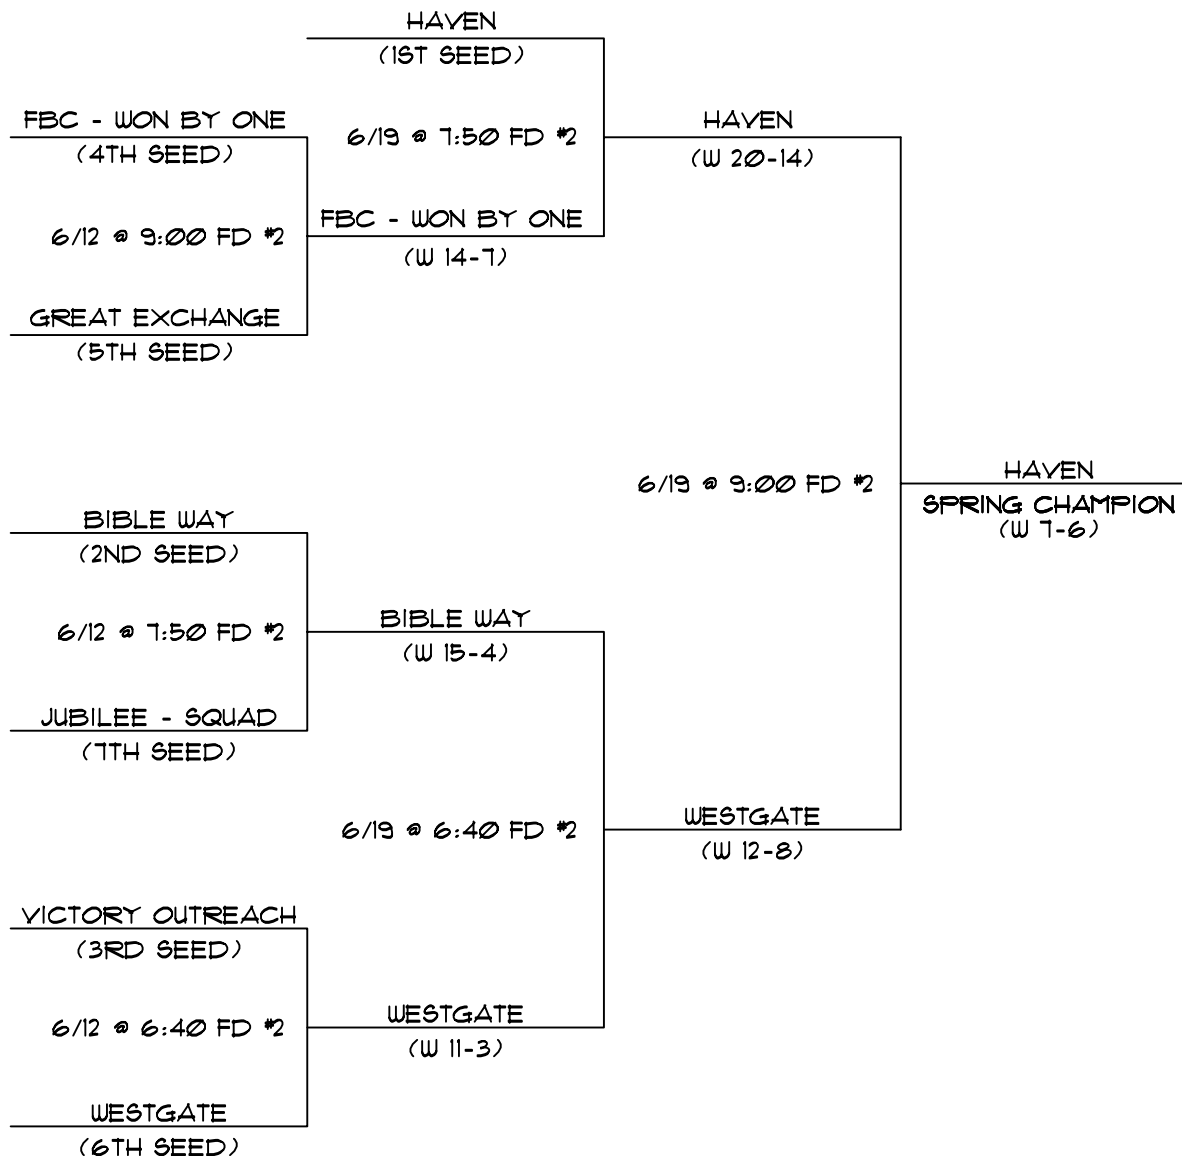

GREATER BAY AREA CHURCH SOFTBALL LEAGUE (GBASCL)  
WWW.SOFTBALL4JC.ORG

2006 SPRING LEAGUE PLAYOFF BRACKET  
DIVISION FOUR GOLD AT TWIN CREEKS

SUMMARY OF PLAYOFF RULES:

- 1) ALL GAMES SHALL HAVE 10 MINUTE TIME LIMIT, AND 12-RUN RULE AFTER 5 INNINGS.
- 2) TIME LIMIT AND RUN RULE SHALL NOT BE IN EFFECT FOR CHAMPIONSHIP GAME.
- 3) ONE HOMERUN FOR EACH TEAM, THEN EQUALIZER RULE
- 4) HOME TEAM CANNOT 'GO UP' IN HOMERUNS IN THE BOTTOM HALF OF THE LAST INNING.
- 5) REFER TO GBASCL RULES, THEN ASA RULES, FOR THOSE NOT REFERENCED HERE.
- 6) HIGHEST SEEDED TEAM IS ALWAYS HOME