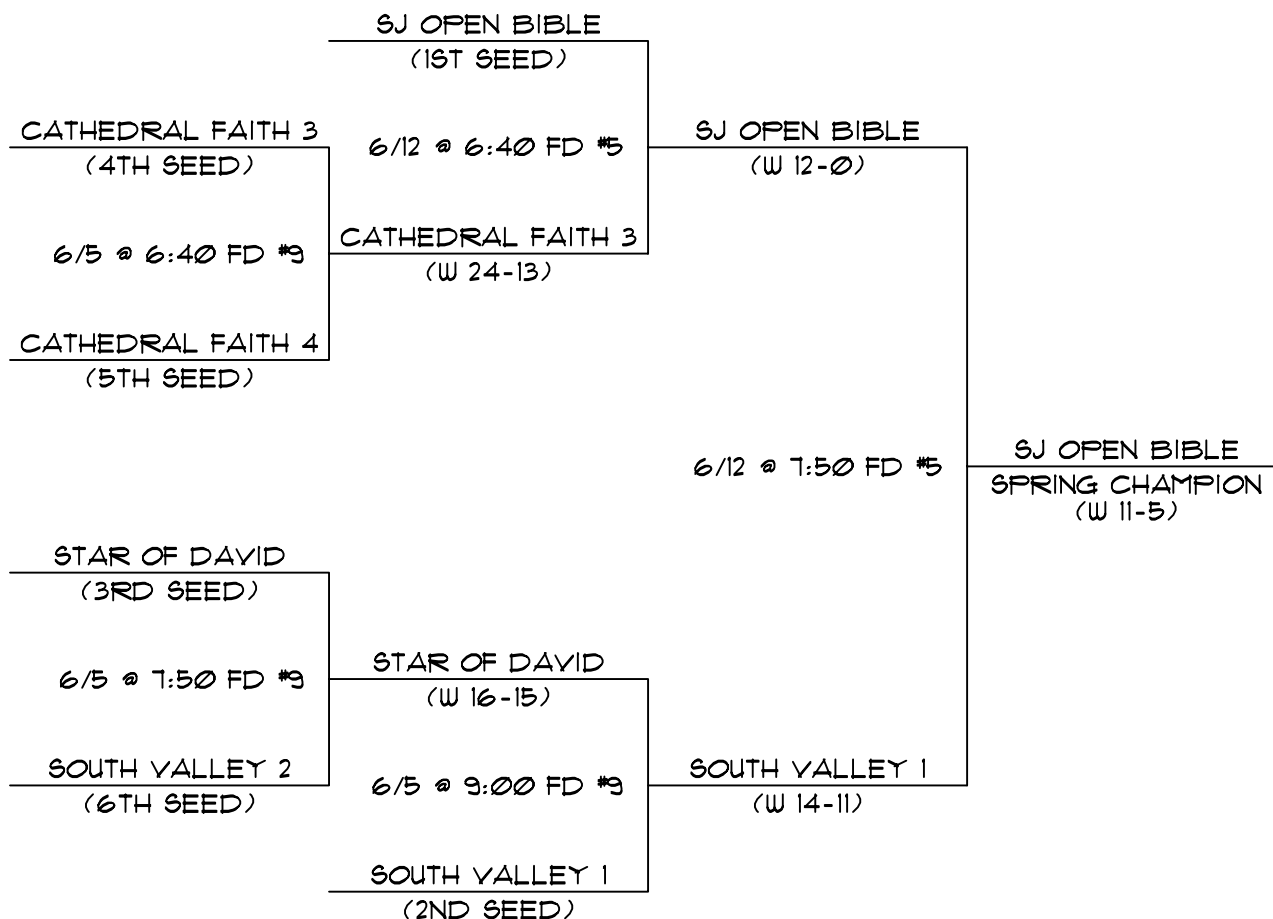

GREATER BAY AREA CHURCH SOFTBALL LEAGUE (GBASCL)  
WWW.SOFTBALL4JC.ORG

2006 SPRING LEAGUE PLAYOFF BRACKET  
DIVISION THREE SILVER AT TWIN CREEKS

SUMMARY OF PLAYOFF RULES:

- 1) ALL GAMES SHALL HAVE 70 MINUTE TIME LIMIT, AND 12-RUN RULE AFTER 5 INNINGS.
- 2) TIME LIMIT AND RUN RULE SHALL NOT BE IN EFFECT FOR CHAMPIONSHIP GAME.
- 3) TWO HOMERUNS FOR EACH TEAM, THEN EQUALIZER RULE.
- 4) HOME TEAM CANNOT "GO UP" IN HOMERUNS IN THE BOTTOM HALF OF THE LAST INNING.
- 5) REFER TO GBASCL RULES, THEN TWIN CREEKS RULES, FOR THOSE NOT REFERENCED HERE.
- 6) HIGHEST SEEDED TEAM IS ALWAYS HOME.