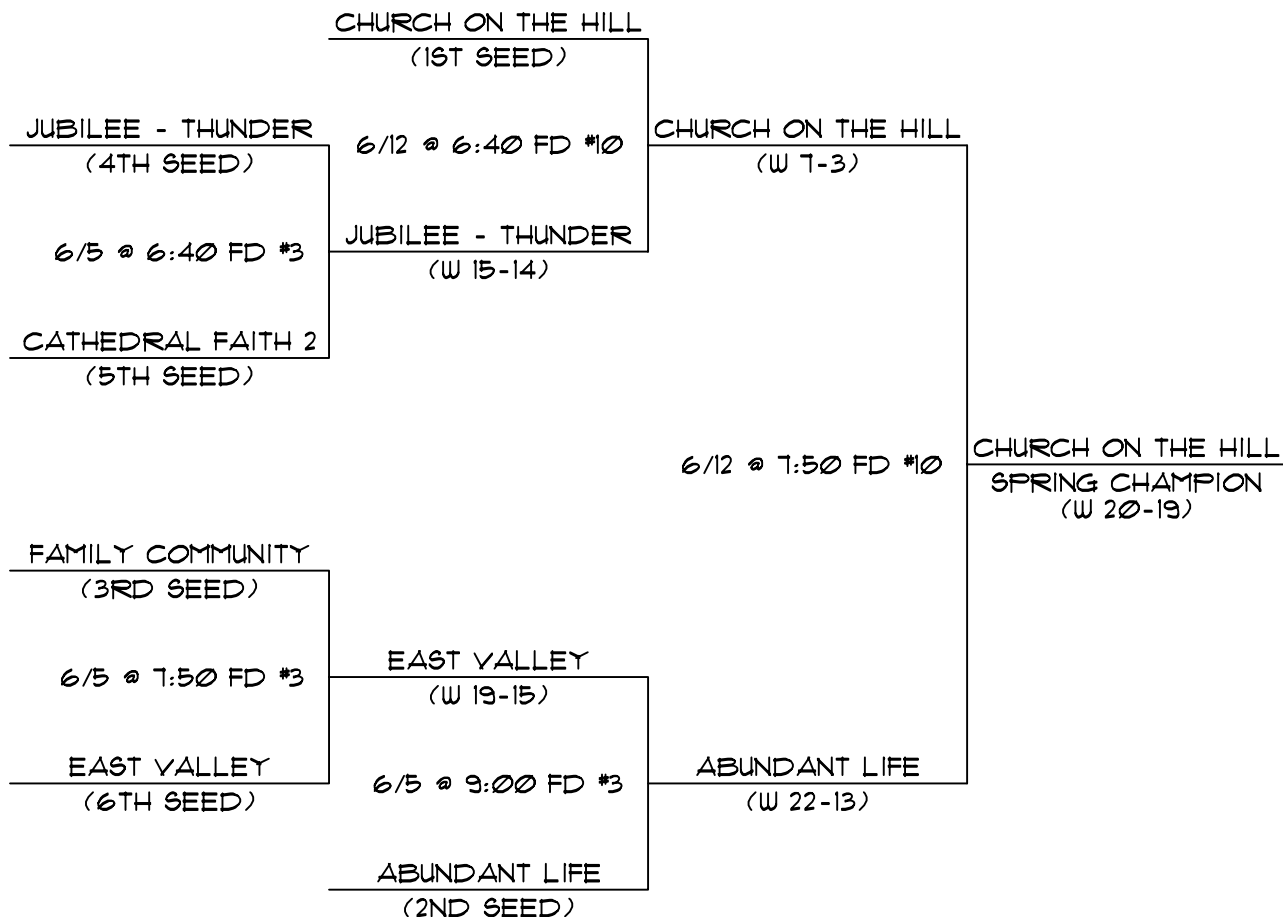

GREATER BAY AREA CHURCH SOFTBALL LEAGUE (GBASCL)
WWW.SOFTBALL4JC.ORG

2006 SPRING LEAGUE PLAYOFF BRACKET
DIVISION THREE GOLD AT TWIN CREEKS

SUMMARY OF PLAYOFF RULES:

- 1) ALL GAMES SHALL HAVE 10 MINUTE TIME LIMIT, AND 12-RUN RULE AFTER 5 INNINGS.
- 2) TIME LIMIT AND RUN RULE SHALL NOT BE IN EFFECT FOR CHAMPIONSHIP GAME.
- 3) TWO HOMERUNS FOR EACH TEAM, THEN EQUALIZER RULE.
- 4) HOME TEAM CANNOT "GO UP" IN HOMERUNS IN THE BOTTOM HALF OF THE LAST INNING.
- 5) REFER TO GBASCL RULES, THEN TWIN CREEKS RULES, FOR THOSE NOT REFERENCED HERE.
- 6) HIGHEST SEEDED TEAM IS ALWAYS HOME.