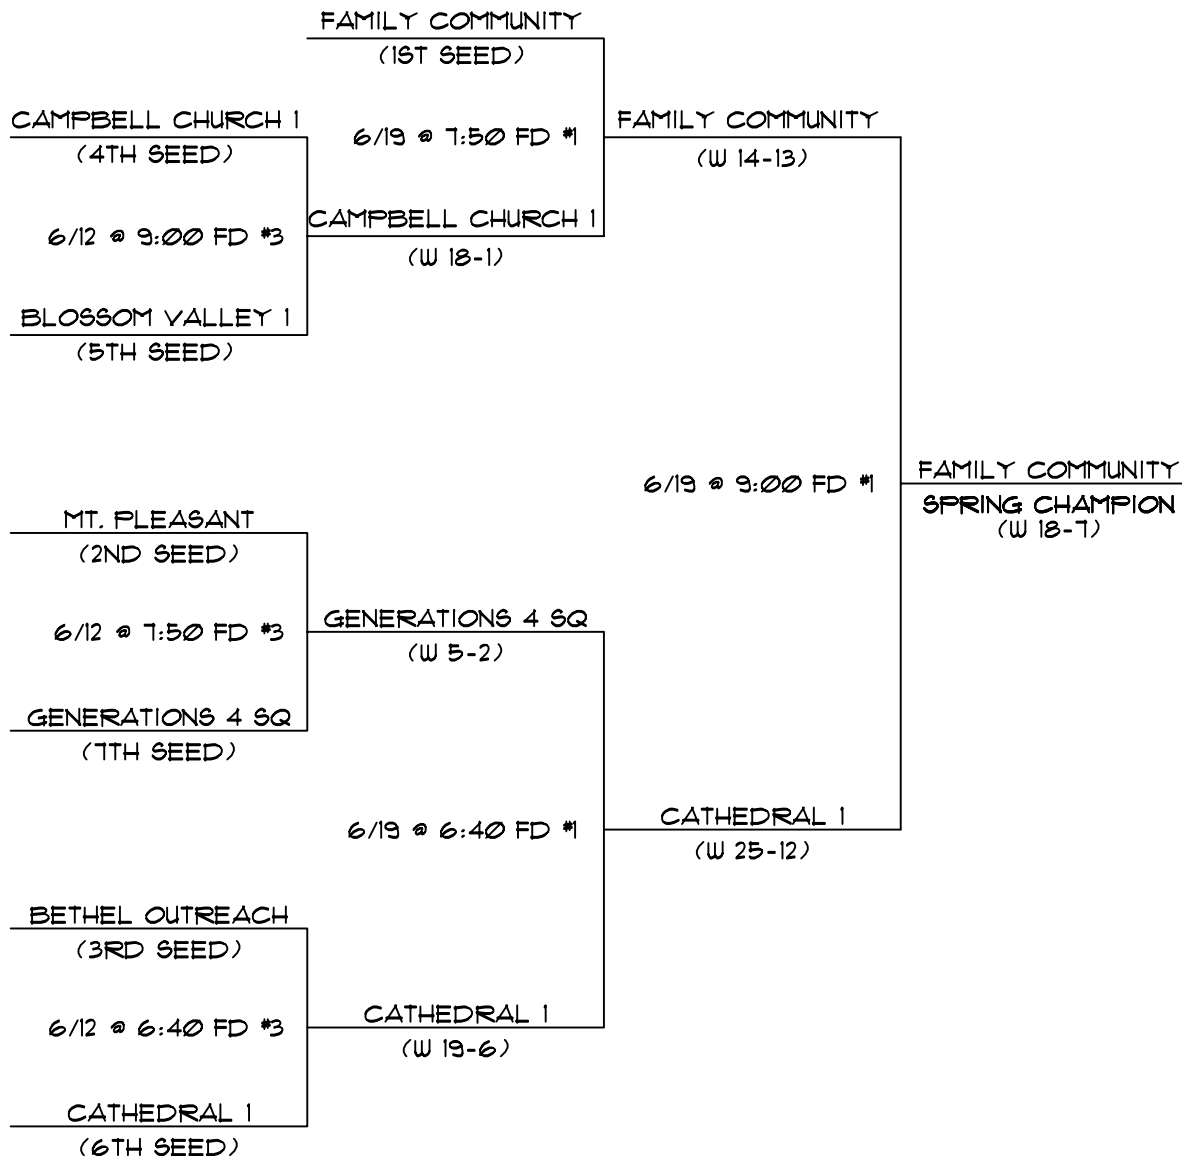

GREATER BAY AREA CHURCH SOFTBALL LEAGUE (GBASCL)
WWW.SOFTBALL4JC.ORG

2006 SPRING LEAGUE PLAYOFF BRACKET
DIVISION TWO AT TWIN CREEKS

SUMMARY OF PLAYOFF RULES:

- 1) ALL GAMES SHALL HAVE 10 MINUTE TIME LIMIT, AND 12-RUN RULE AFTER 5 INNINGS.
- 2) TIME LIMIT AND RUN RULE SHALL NOT BE IN EFFECT FOR CHAMPIONSHIP GAME.
- 3) TWO HOMERUNS FOR EACH TEAM, THEN EQUALIZER RULE
- 4) HOME TEAM CANNOT "GO UP" IN HOMERUNS IN THE BOTTOM HALF OF THE LAST INNING.
- 5) REFER TO GBASCL RULES, THEN ASA RULES, FOR THOSE NOT REFERENCED HERE.
- 6) HIGHEST SEEDED TEAM IS ALWAYS HOME