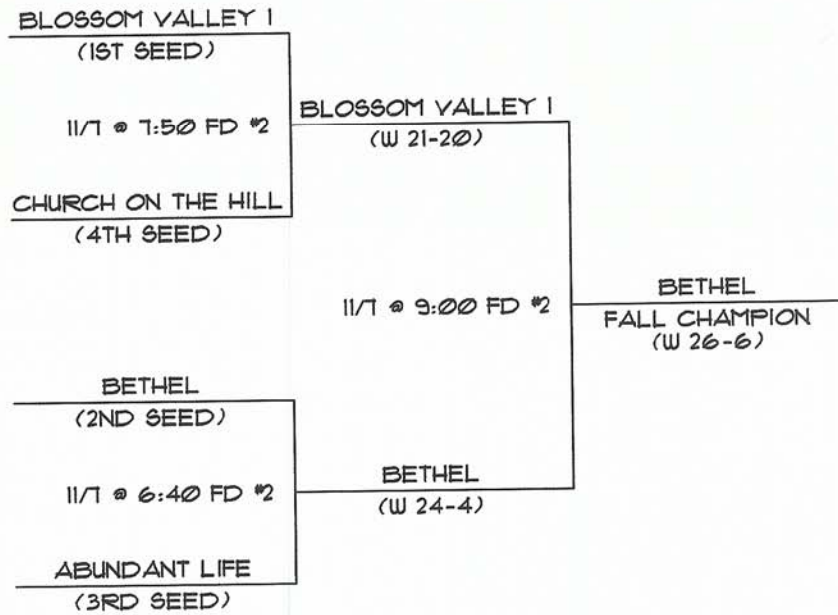

GREATER BAY AREA CHURCH SOFTBALL LEAGUE (GBASCL)
WWW.SOFTBALL4JC.ORG

2005 FALL LEAGUE PLAYOFF BRACKET
DIVISION RED AT TWIN CREEKS

SUMMARY OF PLAYOFF RULES:

- 1) ALL GAMES SHALL HAVE 70 MINUTE TIME LIMIT, AND 12-RUN RULE AFTER 5 INNINGS.
- 2) TIME LIMIT AND RUN RULE SHALL NOT BE IN EFFECT FOR CHAMPIONSHIP GAME.
- 3) HOMERUN RULE SHALL REMAIN THE SAME AS THE SEASON
- 4) HOME TEAM CANNOT 'GO UP' IN HOMERUNS IN THE BOTTOM HALF OF THE LAST INNING.
- 5) REFER TO GBASCL RULES, THEN ASA RULES, FOR THOSE NOT REFERENCED HERE.
- 6) HIGHEST SEEDED TEAM IS ALWAYS HOME.